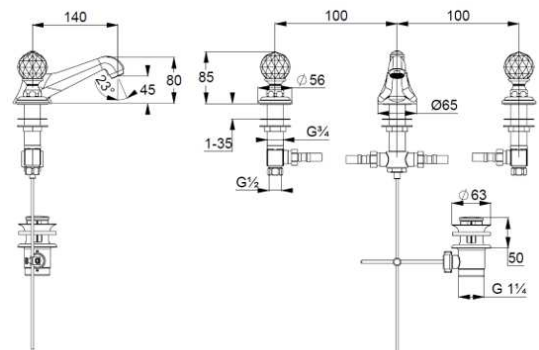

Technical Data

KLUDI 1926
3-hole basin mixer
DN 15

Ref:
5104645G4

Finishes:
45 gold plated 23 carat

Product description
Manufacturer KLUDI GmbH & Co. KG
Typ: KLUDI 1926
3-hole basin mixer
Ref.: 5104645G4
3-hole basin mixer DN 15
two handle mixer
3 hole mounted
Crystal handle
Aerator M24
ceramic headparts 180°
shank-fixing
pop up waste 1 1/4" metal
without flexible high pressure supply tubes/
or copper pipes \varnothing 10 mm (KLUDI Art. Nr. 1620305)

Product picture

Dimensional drawing

Flow rate diagram