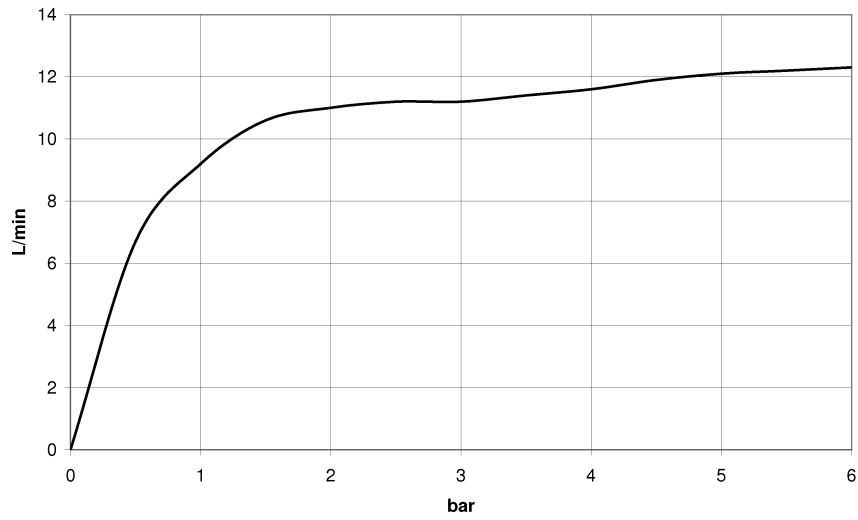

Shower - Madison

Rain shower with ceiling fixing - Durabronz

Article number: 28 565 977-09

- rain shower Ø 200mm
- rain flow
- max. flow 9 l/min
- distance between ceiling and lower edge of the shower 185mm
- rosette Ø 55 mm
- 1/2" connection
- with anti-scale system

Durabronz

Discontinued articles/items available to order until 31.12.9999

Dimensional drawing

mm [inches]

All details in mm / inch = mm x 0.0394

Shower - Madison
Rain shower with ceiling fixing - Durabronz
Article number: 28 565 977-09

Flow rate chart

Shower - Madison

Rain shower with ceiling fixing - Durabronz

Article number: 28 565 977-09

Other finish variants

polished chrome
28 565 977-00

platinum matt
28 565 977-06

platinum
28 565 977-08