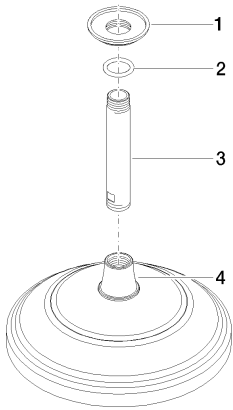

Shower - Madison

Rain shower with ceiling fixing - Durabronz

Article number: 28 565 977-09

- rain shower Ø 200mm
- rain flow
- max. flow 9 l/min
- distance between ceiling and lower edge of the shower 185mm
- rosette Ø 55 mm
- 1/2" connection
- with anti-scale system

Durabronz

Discontinued articles/items available to order until 31.12.9999

Dimensional drawing

mm [inches]

All details in mm / inch = mm x 0.0394

Shower - Madison
Rain shower with ceiling fixing - Durabronz
Article number: 28 565 977-09

brushed Durabronz
28 565 977-28

Dark Platinum matt
28 565 977-99

Other finishes on request (x-tra Service)

35 085 970 90
Concealed wall elbow -

Shower - Madison

Rain shower with ceiling fixing - Durabronss

Article number: 28 565 977-09

Spare parts list

No.	Item Number	Name	Quantity used
1	09 27 35 003-09	rosette	1
2	09 14 10 026 90	seal	2
3	09 11 03 018-09	connection	1
4	04 12 05 038 30-09	shower	1