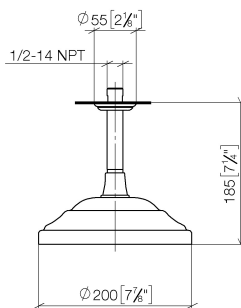

Shower - Madison

Rain shower with ceiling fixing - Durabronz

Article number: 28 565 977-09

- rain shower Ø 200mm
- rain flow
- max. flow 9 l/min
- distance between ceiling and lower edge of the shower 185mm
- rosette Ø 55 mm
- 1/2" connection
- with anti-scale system

Durabronz

Discontinued articles/items available to order until 31.12.9999

Dimensional drawing

mm [inches]

All details in mm / inch = mm x 0.0394

Shower - Madison
Rain shower with ceiling fixing - Durabronz
Article number: 28 565 977-09

Flow rate chart

Shower - Madison

Rain shower with ceiling fixing - Durabronz

Article number: 28 565 977-09

Other finish variants

polished chrome
28 565 977-00

platinum matt
28 565 977-06

platinum
28 565 977-08

Article number: 28 565 977-09

Spare parts list

No.	Item Number	Name	Quantity used
1	09 27 35 003-09	rosette	1
2	09 14 10 026 90	seal	2
3	09 11 03 018-09	connection	1
4	04 12 05 038 30-09	shower	1