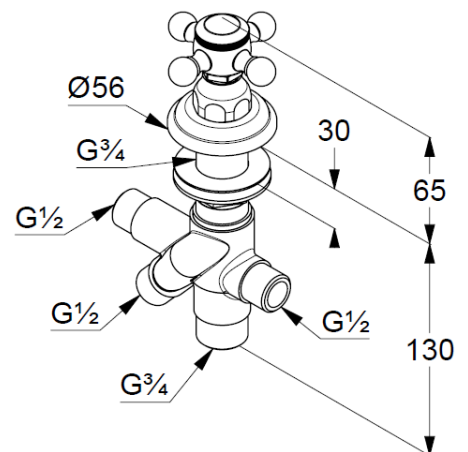

Technical Data

KLUDI 1926
Two Way Diverter
DN 15

Ref:
518484520

Finishes:
45 gold plated 23 carat

Product description
Manufacturer KLUDI GmbH & Co. KG
Typ: KLUDI 1926
Two way diverter
Ref.: 518484520
two way diverter
stand assembly
connection 1/2"
cross handle, metal
shower outlet 1/2 inch
bath outlet 3/4 inch
ceramic headparts
with rosette Ø 56 mm
marking neutral

Product picture

Dimensional drawing

Flow rate diagram