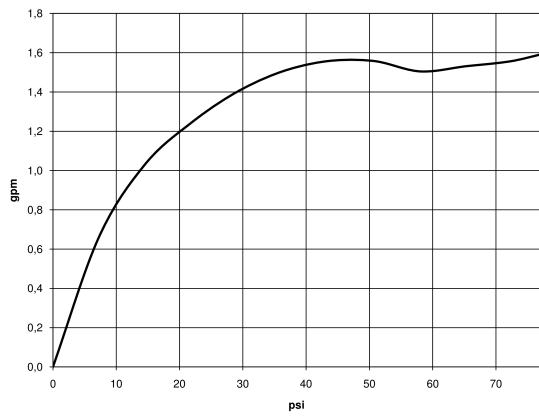

Bath - Madison
Hand shower 6.8 l/min - Durabrass
Article number: 28 002 978-09 0010

Flow rate chart

Bath - Madison
Hand shower 6.8 l/min - Durabrass
Article number: 28 002 978-09 0010

Other finish variants

polished chrome
28 002 978-00 0010

platinum matt
28 002 978-06 0010

platinum
28 002 978-08 0010

brushed Durabrass
28 002 978-28 0010

Dark Platinum matt
28 002 978-99 0010

Other finishes on request (x-tra Service)

Spare parts list

No.	Item Number	Name	Quantity used
1	09 21 02 115 90	cap	1
2	09 23 01 039 90	sieve	1
3	04 12 11 071 00 90	shower	1
4	09 30 09 022 90	key	1