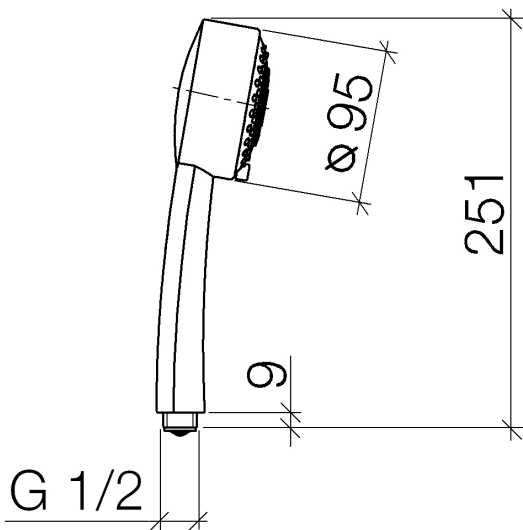

Bath - Madison

Hand shower 6.8 l/min - Durabronss

Article number: 28 002 978-09 0010

- three settings: normal flow, soft flow, massage flow
- with anti-scale system
- spray head  $\varnothing$  95mm
- 1/2" connection
- max. flow 6.8 l/min
- Intrinsic protection against back flow.

## Dimensional drawing

All details in mm / inch = mm x 0.0394

Bath - Madison  
Hand shower 6.8 l/min - Durabrass  
Article number: 28 002 978-09 0010

### Flow rate chart

Bath - Madison  
Hand shower 6.8 l/min - Durabrass  
Article number: 28 002 978-09 0010