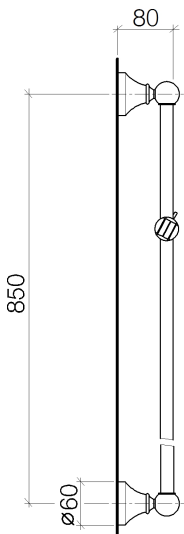

Bath - Madison  
Slide bar with slider - Durabronz  
Article number: 26 701 410-09

- 88 mm projection
- rosette Ø 65 mm
- gauge 850 mm

Durabronz

Discontinued articles/items available to order until 30.09.2022

### Dimensional drawing

All details in mm / inch = mm x 0.0394

Bath - Madison

Slide bar with slider - Durabrass

Article number: 26 701 410-09

Bath - Madison  
Slide bar with slider - Durabrass  
Article number: 26 701 410-09

### Spare parts list

No.	Item Number	Name	Quantity used
1	05 17 20 708 00 90	fixing set	2
2	09 30 30 048 90	screw	2
3	09 17 20 016-09	holder	2
4	09 31 11 144 90	pin	2
5	09 31 11 002 90	pin	2
6	09 21 40 020-09	connection	2
7	09 18 40 009 90	sleeve	2
8	08 28 22 596-09	pipe	1
9	05 30 12 500 02-09	slider	1