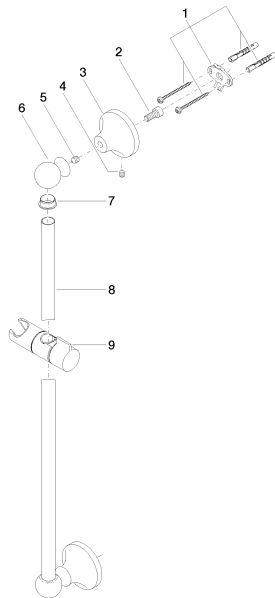

Bath - Madison  
Slide bar with slider - Durabronz  
Article number: 26 701 410-09

- 88 mm projection
- rosette Ø 65 mm
- gauge 850 mm

Durabronz

Discontinued articles/items available to order until 30.09.2022

### Dimensional drawing

All details in mm / inch = mm x 0.0394

Bath - Madison

Slide bar with slider - Durabrass

Article number: 26 701 410-09

Bath - Madison  
Slide bar with slider - Durabrass  
Article number: 26 701 410-09

### Spare parts list

No.	Item Number	Name	Quantity used
1	05 17 20 708 00 90	fixing set	2
2	09 30 30 048 90	screw	2
3	09 17 20 016-09	holder	2
4	09 31 11 144 90	pin	2
5	09 31 11 002 90	pin	2
6	09 21 40 020-09	connection	2
7	09 18 40 009 90	sleeve	2
8	08 28 22 596-09	pipe	1
9	05 30 12 500 02-09	slider	1