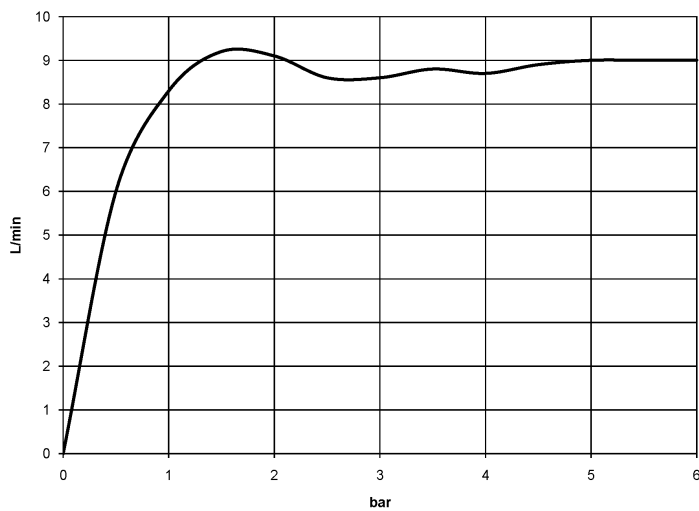

Bath - Madison

Hand shower set with individual rosettes - Durabron

Article number: 27 803 371-09

- spray head Ø 64mm
- normal flow
- with anti-scale system
- 1/2" shower outlet
- rosette for wall elbow Ø 60mm
- rosette for shower holder Ø 60mm
- metal shower hose 1250mm with integrated anti-twist protection
- 1/2" wall elbow
- max. flow 9 l/min
- Fittings group as per DIN 4109: 1
- Intrinsic protection against back flow.

Durabron

Discontinued articles/items available to order until 31.12.9999

Bath - Madison
Hand shower set with individual rosettes - Durabross
Article number: 27 803 371-09

Dimensional drawing

All details in mm / inch = mm x 0.0394

Flow rate chart

Bath - Madison

Hand shower set with individual rosettes - Durabronz

Article number: 27 803 371-09

Other finish variants

polished chrome
27 803 371-00

platinum matt
27 803 371-06

platinum
27 803 371-08