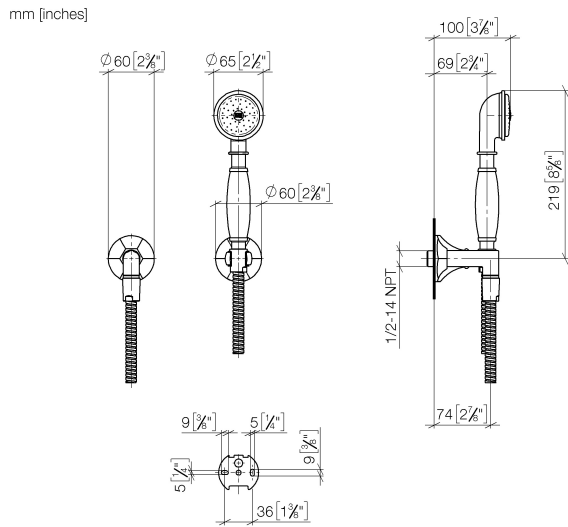

Bath - Madison

Hand shower set with individual rosettes - Durabron

Article number: 27 803 371-09

- spray head Ø 64mm
- normal flow
- with anti-scale system
- 1/2" shower outlet
- rosette for wall elbow Ø 60mm
- rosette for shower holder Ø 60mm
- metal shower hose 1250mm with integrated anti-twist protection
- 1/2" wall elbow
- max. flow 9 l/min
- Fittings group as per DIN 4109: 1
- Intrinsic protection against back flow.

Durabron

Discontinued articles/items available to order until 31.12.9999

Bath - Madison
Hand shower set with individual rosettes - Durabross
Article number: 27 803 371-09

Dimensional drawing

All details in mm / inch = mm x 0.0394

Flow rate chart

Bath - Madison

Hand shower set with individual rosettes - Durabronz

Article number: 27 803 371-09

Other finish variants

polished chrome
27 803 371-00

platinum matt
27 803 371-06

platinum
27 803 371-08

Spare parts list

No.	Item Number	Name	Quantity used
1	28 450 370-09 0010	Wall elbow - Durabronss	1
2	28 050 371-09	Wall bracket - Durabronss	1
3	28 104 970-09	Metal shower hose 1/2" x 1/2" x 1250 mm - Durabronss	1
4	28 002 970-09	Metal hand shower with porcelain insert (white) 9 l/min - Durabronss	1