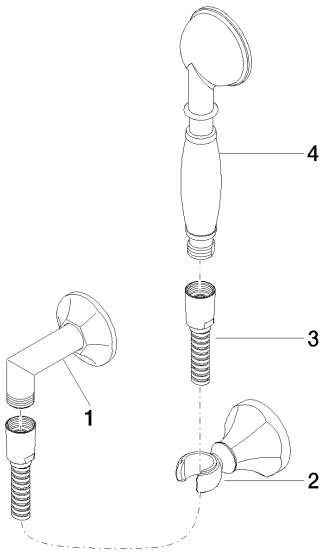

Bath - Madison

Hand shower set with individual rosettes - Durabron

Article number: 27 803 371-09

- spray head Ø 64mm
- normal flow
- with anti-scale system
- 1/2" shower outlet
- rosette for wall elbow Ø 60mm
- rosette for shower holder Ø 60mm
- metal shower hose 1250mm with integrated anti-twist protection
- 1/2" wall elbow
- max. flow 9 l/min
- Fittings group as per DIN 4109: 1
- Intrinsic protection against back flow.

Flow rate chart

Bath - Madison

Hand shower set with individual rosettes - Durabronz

Article number: 27 803 371-09

Other finish variants

polished chrome
27 803 371-00

platinum matt
27 803 371-06

platinum
27 803 371-08

brushed Durabronz
27 803 371-28

Other finishes on request (x-tra Service)

35 085 970 90

Concealed wall elbow -

Bath - Madison
Hand shower set with individual rosettes - Durabronss
Article number: 27 803 371-09

Spare parts list

No.	Item Number	Name	Quantity used
1	28 450 370-09 0010	Wall elbow - Durabronss	1
2	28 050 371-09	Wall bracket - Durabronss	1
3	28 104 970-09	Metal shower hose 1/2" x 1/2" x 1250 mm - Durabronss	1
4	28 002 970-09	Metal hand shower with porcelain insert (white) 9 l/min - Durabronss	1