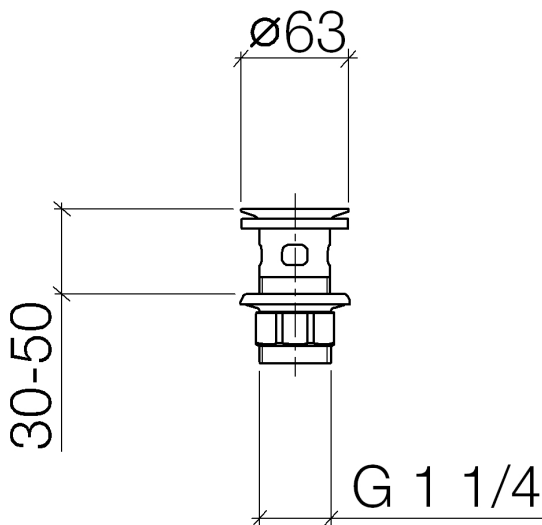

Washbasin - CL.1
Grated waste 1 1/4" - Durabross
Article number: 10 105 970-09

- Only suitable for basins with an overflow.

Durabross

Discontinued articles/items available to order until 31.12.9999

Dimensional drawing

All details in mm / inch = mm x 0.0394

Washbasin - CL.1

Grated waste 1 1/4" - Durabrass

Article number: 10 105 970-09

Washbasin - CL.1
 Grated waste 1 1/4" - Durabrass
 Article number: 10 105 970-09

Other finish variants

Spare parts list

No.	Item Number	Name	Quantity used
1	09 11 01 027-09	cup	1
2	09 14 05 039 90	seal	1
3	09 14 03 025 90	seal	1
4	09 23 10 020-09	nut	1