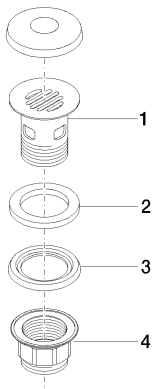

Washbasin - CL.1
Grated waste 1 1/4" - Durabross
Article number: 10 105 970-09

- Only suitable for basins with an overflow.

Durabross

Discontinued articles/items available to order until 31.12.9999

Dimensional drawing

All details in mm / inch = mm x 0.0394

Washbasin - CL.1

Grated waste 1 1/4" - Durabrass

Article number: 10 105 970-09

Washbasin - CL.1
 Grated waste 1 1/4" - Durabrass
 Article number: 10 105 970-09

Other finish variants

Spare parts list

No.	Item Number	Name	Quantity used
1	09 11 01 027-09	cup	1
2	09 14 05 039 90	seal	1
3	09 14 03 025 90	seal	1
4	09 23 10 020-09	nut	1