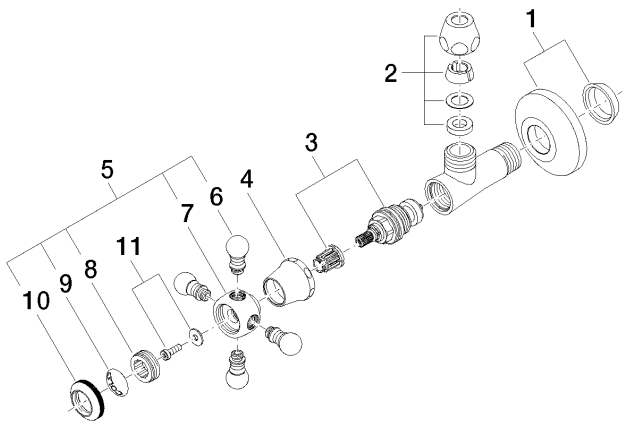

Bidet - Madison  
Angle valve - Durabronz  
Article number: 22 900 360-09

- rosette Ø 60 mm
- porcelain insert COLD

Durabronz

Discontinued articles/items available to order until 31.12.9999

## Dimensional drawing

mm [inches]

All details in mm / inch = mm x 0.0394

Bidet - Madison  
Angle valve - Durabronz  
Article number: 22 900 360-09

### Flow rate chart

Bidet - Madison  
Angle valve - Durabrass  
Article number: 22 900 360-09

Bidet - Madison  
 Angle valve - Durabronze  
 Article number: 22 900 360-09

Spare parts list

No.	Item Number	Name	Quantity used
1	04 27 01 003 00-09	rosette	1
2	04 23 30 040 00-09	threaded connector	1
3	90 90 03 023 01 90	top	1
4	09 21 02 055-09	cover	1
5	04 20 36 002 06-09	handle ( cold )	1
6	09 20 36 004-09	handle	4
7	09 20 36 002-09	handle	1
8	09 20 83 006 90	handle	1
9	09 26 01 010 90	accessories	1
10	09 20 36 005-09	handle	1
11	04 30 30 029 00 90	fixing set	1