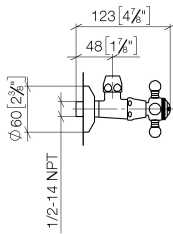

Bidet - Madison  
Angle valve - Durabronz  
Article number: 22 900 360-09

- rosette Ø 60 mm
- porcelain insert COLD

Durabronz

Discontinued articles/items available to order until 31.12.9999

## Dimensional drawing

mm [inches]

All details in mm / inch = mm x 0.0394

Bidet - Madison  
Angle valve - Durabronz  
Article number: 22 900 360-09

### Flow rate chart

Bidet - Madison  
Angle valve - Durabrass  
Article number: 22 900 360-09

Bidet - Madison  
 Angle valve - Durabronze  
 Article number: 22 900 360-09

Spare parts list

No.	Item Number	Name	Quantity used
1	04 27 01 003 00-09	rosette	1
2	04 23 30 040 00-09	threaded connector	1
3	90 90 03 023 01 90	top	1
4	09 21 02 055-09	cover	1
5	04 20 36 002 06-09	handle ( cold )	1
6	09 20 36 004-09	handle	4
7	09 20 36 002-09	handle	1
8	09 20 83 006 90	handle	1
9	09 26 01 010 90	accessories	1
10	09 20 36 005-09	handle	1
11	04 30 30 029 00 90	fixing set	1