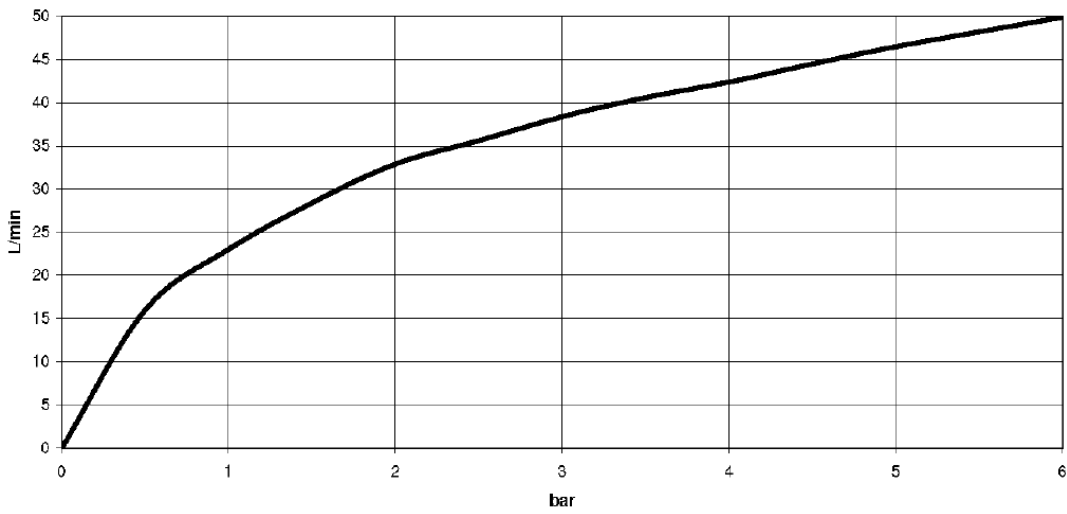

## Dimensional drawing

mm [inches]

All details in mm / inch = mm x 0.0394

Bidet - Madison  
Angle valve - Durabronz  
Article number: 22 900 360-09

### Flow rate chart

Bidet - Madison  
Angle valve - Durabrass  
Article number: 22 900 360-09