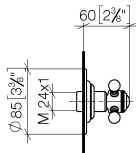

Shower - Madison

Concealed two- and three-way diverter - Durabron

Article number: 36 104 361-09

- rotary diverter
- rosette Ø 85 mm
- NEUTRAL porcelain insert
- Fittings group as per DIN 4109: 2

Durabron

Miscellaneous items are required for this article.

Discontinued articles/items available to order until 31.03.2022

Dimensional drawing

mm [inches]

All details in mm / inch = mm x 0.0394

Shower - Madison

Concealed two- and three-way diverter - Durabron

Article number: 36 104 361-09

Article number: 36 104 361-09

Spare parts list

No.	Item Number	Name	Quantity used
1	90 27 97 007 00-09	cover	1
2	09 23 10 125-00	nut	1
3	09 14 10 063 90	seal	1
4	09 27 36 101-09	rosette	1
5	09 30 30 075 90	screw	1
6	09 30 11 194 90	disc	1
7	09 18 30 007-09	sleeve	1
8	09 28 10 030 90	ring	1
9	09 12 12 064-09	base	1
10	09 14 15 021 90	ring	1
11	09 21 02 160-09	cover	1
12	04 20 36 100 02-09	handle	1
13	04 20 36 100 00-09	handle (cold)	1
14	04 20 36 100 01-09	handle (hot)	1
15	09 20 36 005-09	handle	1
16	09 26 01 016 90	accessories	1
17	09 26 01 010 90	accessories	1
18	09 26 01 011 90	accessories	1