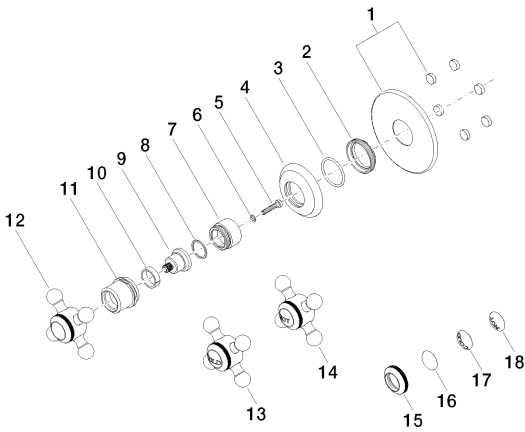

Shower - Madison

Concealed two- and three-way diverter - Durabron

Article number: 36 104 361-09

- rotary diverter
- rosette Ø 85 mm
- NEUTRAL porcelain insert
- Fittings group as per DIN 4109: 2

Durabron

Miscellaneous items are required for this article.

Discontinued articles/items available to order until 31.03.2022

Dimensional drawing

mm [inches]

All details in mm / inch = mm x 0.0394

Shower - Madison

Concealed two- and three-way diverter - Durabron

Article number: 36 104 361-09

Dark Platinum matt
36 104 361-99

Other finishes on request (x-tra Service)

35 104 970 90
Concealed three-way diverter

35 124 970 90
Concealed two-way diverter -

Shower - Madison

Concealed two- and three-way diverter - Durabronz

Article number: 36 104 361-09

Spare parts list

No.	Item Number	Name	Quantity used
1	90 27 97 007 00-09	cover	1
2	09 23 10 125-00	nut	1
3	09 14 10 063 90	seal	1
4	09 27 36 101-09	rosette	1
5	09 30 30 075 90	screw	1
6	09 30 11 194 90	disc	1
7	09 18 30 007-09	sleeve	1
8	09 28 10 030 90	ring	1
9	09 12 12 064-09	base	1
10	09 14 15 021 90	ring	1
11	09 21 02 160-09	cover	1
12	04 20 36 100 02-09	handle	1
13	04 20 36 100 00-09	handle (cold)	1
14	04 20 36 100 01-09	handle (hot)	1
15	09 20 36 005-09	handle	1
16	09 26 01 016 90	accessories	1
17	09 26 01 010 90	accessories	1
18	09 26 01 011 90	accessories	1