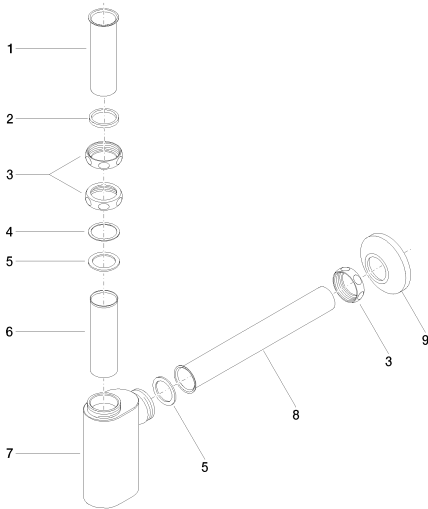

Washbasin - Madison
Siphon for basin 1 1/4" - Durabronz
Article number: 10 040 970-09

- rosette Ø 80 mm

Durabronz

Discontinued articles/items available to order until 31.12.9999

Dimensional drawing

All details in mm / inch = mm x 0.0394

Washbasin - Madison

Siphon for basin 1 1/4" - Durabrass

Article number: 10 040 970-09

Washbasin - Madison
Siphon for basin 1 1/4" - Durabrass
Article number: 10 040 970-09

Other finish variants

polished chrome
10 040 970-00

platinum matt
10 040 970-06

platinum
10 040 970-08

brushed Durabrass
10 040 970-28

Dark Platinum matt
10 040 970-99

Other finishes on request (x-tra Service)

Washbasin - Madison
Siphon for basin 1 1/4" - Durabross
Article number: 10 040 970-09

Spare parts list

No.	Item Number	Name	Quantity used
1	09 28 23 005-09	Pipe Ø 32 x 0,75 x 110 mm - Durabross	1
2	09 14 05 017 90	seal	1
3	09 23 30 015-09	Cap nut for odour trap 1 1/4" - Durabross	3
4	09 28 10 003 90	ring	1
5	09 14 05 016 90	Washer NBR 70 39,0 x 29,0 x 2,0 mm -	2
6	09 28 23 006 90	pipe	1
7	09 19 22 080-09	casing	1
8	09 28 23 002-09	pipe	1
9	04 27 01 015 00-09	rosette	1