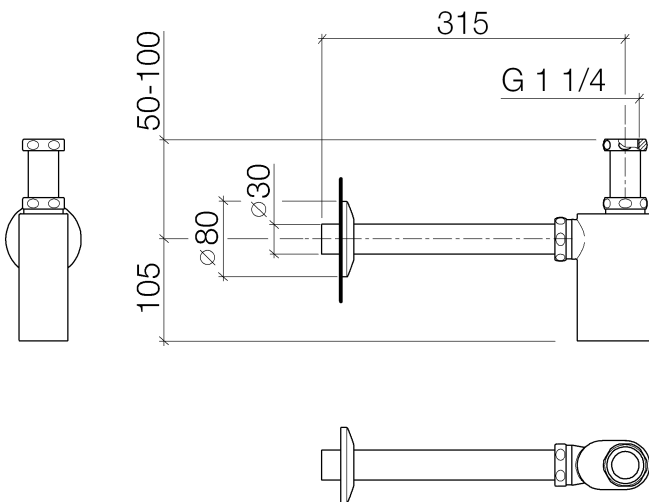

Washbasin - Madison
Siphon for basin 1 1/4" - Durabronz
Article number: 10 040 970-09

- rosette Ø 80 mm

Durabronz

Discontinued articles/items available to order until 31.12.9999

Dimensional drawing

All details in mm / inch = mm x 0.0394

Washbasin - Madison

Siphon for basin 1 1/4" - Durabrass

Article number: 10 040 970-09

Washbasin - Madison
Siphon for basin 1 1/4" - Durabrass
Article number: 10 040 970-09

Other finish variants

polished chrome
10 040 970-00

platinum matt
10 040 970-06

platinum
10 040 970-08

brushed Durabrass
10 040 970-28

Dark Platinum matt
10 040 970-99

Other finishes on request (x-tra Service)

Washbasin - Madison
Siphon for basin 1 1/4" - Durabross
Article number: 10 040 970-09

Spare parts list

No.	Item Number	Name	Quantity used
1	09 28 23 005-09	Pipe Ø 32 x 0,75 x 110 mm - Durabross	1
2	09 14 05 017 90	seal	1
3	09 23 30 015-09	Cap nut for odour trap 1 1/4" - Durabross	3
4	09 28 10 003 90	ring	1
5	09 14 05 016 90	Washer NBR 70 39,0 x 29,0 x 2,0 mm -	2
6	09 28 23 006 90	pipe	1
7	09 19 22 080-09	casing	1
8	09 28 23 002-09	pipe	1
9	04 27 01 015 00-09	rosette	1