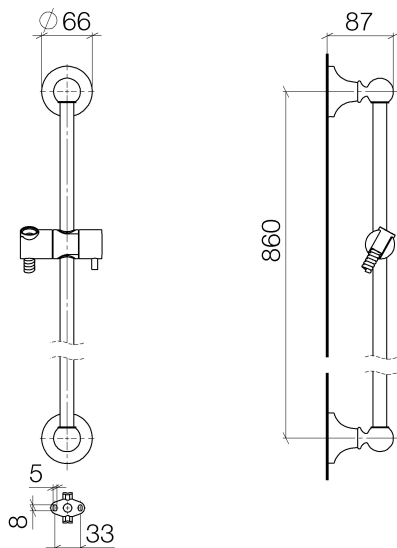

Bath - Madison
Shower set without hand shower - Durabronz
Article number: 26 413 360-09

- slide bar
- Pipe diameter 18 mm
- rosette Ø 60 mm
- gauge 850 mm
- metal shower hose 1750mm with integrated anti-twist protection
- shower hose connector 1/2"
- This article does not include a hand shower!

Durabronz

Discontinued articles/items available to order until 31.12.9999

Dimensional drawing

All details in mm / inch = mm x 0.0394

Bath - Madison

Shower set without hand shower - Durabronss

Article number: 26 413 360-09

Dark Platinum matt
26 413 360-99

Other finishes on request (x-tra Service)

35 085 970 90
Concealed wall elbow -

28 450 410-09
Wall elbow - Durabronss

Bath - Madison
 Shower set without hand shower - Durabronss
 Article number: 26 413 360-09

Spare parts list

No.	Item Number	Name	Quantity used
1	05 17 20 708 00 90	fixing set	2
2	09 30 30 048 90	screw	2
3	09 17 20 016-09	holder	2
4	09 31 11 144 90	pin	2
5	09 31 11 002 90	pin	2
6	09 21 40 020-09	connection	2
7	09 18 40 009 90	sleeve	2
8	08 28 22 596-09	pipe	1
9	12 580 970-09	slider	1
10	28 204 970-09	Metal shower hose 1/2" x 1/2" x 1750 mm - Durabronss	1