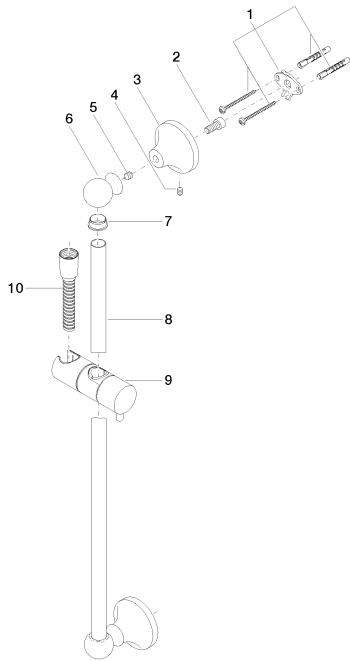

Bath - Madison
Shower set without hand shower - Durabronz
Article number: 26 413 360-09

- slide bar
- Pipe diameter 18 mm
- rosette Ø 60 mm
- gauge 850 mm
- metal shower hose 1750mm with integrated anti-twist protection
- shower hose connector 1/2"
- This article does not include a hand shower!

Durabronz

Discontinued articles/items available to order until 31.12.9999

Dimensional drawing

All details in mm / inch = mm x 0.0394

Bath - Madison

Shower set without hand shower - Durabronss

Article number: 26 413 360-09

Dark Platinum matt
26 413 360-99

Other finishes on request (x-tra Service)

35 085 970 90
Concealed wall elbow -

28 450 410-09
Wall elbow - Durabronss

Bath - Madison
 Shower set without hand shower - Durabronss
 Article number: 26 413 360-09

Spare parts list

No.	Item Number	Name	Quantity used
1	05 17 20 708 00 90	fixing set	2
2	09 30 30 048 90	screw	2
3	09 17 20 016-09	holder	2
4	09 31 11 144 90	pin	2
5	09 31 11 002 90	pin	2
6	09 21 40 020-09	connection	2
7	09 18 40 009 90	sleeve	2
8	08 28 22 596-09	pipe	1
9	12 580 970-09	slider	1
10	28 204 970-09	Metal shower hose 1/2" x 1/2" x 1750 mm - Durabronss	1