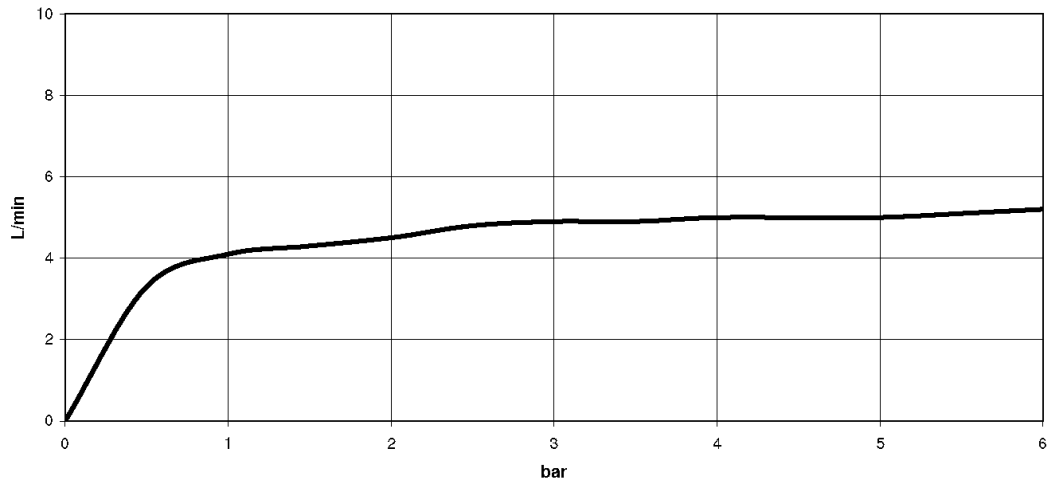

## Shower - Madison

Body spray without volume control - Durabron

Article number: 28 518 360-09

- spray head Ø 55mm
- ball-joint pivotable through 25° (in any direction)
- rain flow
- rosette Ø 55 mm
- 1/2" connection
- max. flow 5 l/min

## Dimensional drawing

mm [inches]

All details in mm / inch = mm x 0.0394

Shower - Madison  
Body spray without volume control - Durabronz  
Article number: 28 518 360-09

### Flow rate chart