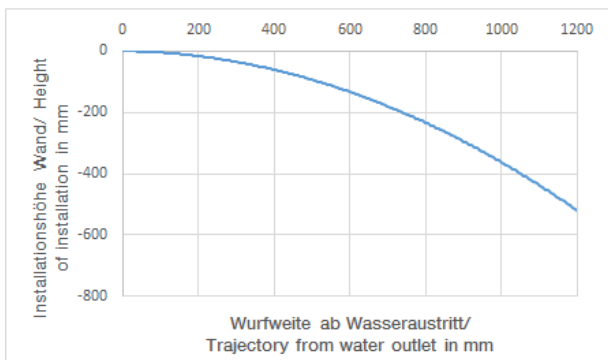

Trajectory diagram