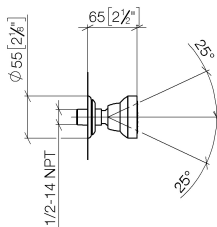

## Shower - Madison

Body spray without volume control - Durabron

Article number: 28 518 360-09

- spray head Ø 55mm
- ball-joint pivotable through 25° (in any direction)
- rain flow
- rosette Ø 55 mm
- 1/2" connection
- max. flow 5 l/min

## Dimensional drawing

mm [inches]

All details in mm / inch = mm x 0.0394

Shower - Madison  
Body spray without volume control - Durabronz  
Article number: 28 518 360-09

### Trajectory diagram

Shower - Madison  
Body spray without volume control - Durabronz  
Article number: 28 518 360-09