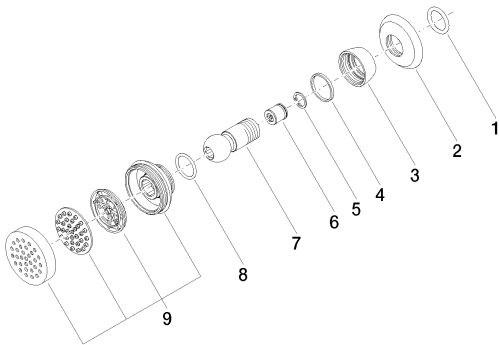

## Shower - Madison

Body spray without volume control - Durabron

Article number: 28 518 360-09

- spray head Ø 55mm
- ball-joint pivotable through 25° (in any direction)
- rain flow
- rosette Ø 55 mm
- 1/2" connection
- max. flow 5 l/min

### Trajectory diagram

Shower - Madison  
Body spray without volume control - Durabronz  
Article number: 28 518 360-09

35 085 970 90  
Concealed wall elbow -

Shower - Madison  
Body spray without volume control - Durabronss  
Article number: 28 518 360-09

### Spare parts list

No.	Item Number	Name	Quantity used
1	09 14 10 026 90	seal	1
2	09 27 35 003-09	rosette	1
3	09 23 30 027-09	nut	1
4	09 14 15 010 90	ring	1
5	09 16 01 014 90	ring	1
6	09 23 01 048 90	back-flow preventer	1
7	09 21 40 016-09	connection	1
8	09 14 10 015 90	seal	1
9	90 12 05 028 00-09	casing ( completely )	1