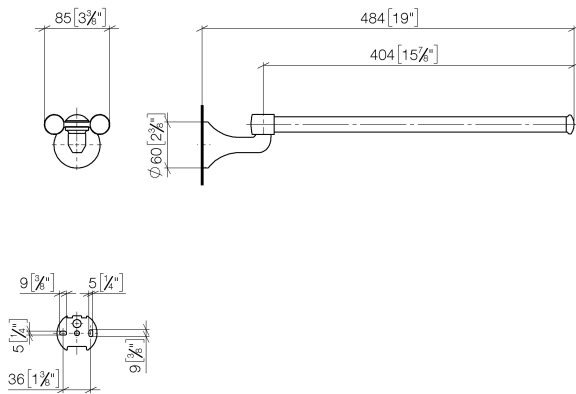

Bath - Madison

Towel bar in two parts swivel - Durabronz

Article number: 83 210 361-09

- width 85mm
- height 70 mm
- rosette Ø 60 mm
- 485 mm projection

Durabronz

Discontinued articles/items available to order until 31.12.9999

Dimensional drawing

mm [inches]

All details in mm / inch = mm x 0.0394

Bath - Madison

Towel bar in two parts swivel - Durabron

Article number: 83 210 361-09

Bath - Madison
Towel bar in two parts swivel - Durabronz
Article number: 83 210 361-09

Spare parts list

No.	Item Number	Name	Quantity used
1	08 30 30 501-09	cap	1
2	08 31 11 500 90	screw	1
3	08 30 11 501 90	disc	2
4	90 17 50 501 00-09	holder	1
5	08 30 11 521-09	ring	1
6	04 31 11 140 00 90	pin	1
7	08 17 36 508-09	holder	1
8	05 17 97 507 00 90	fixing set	1