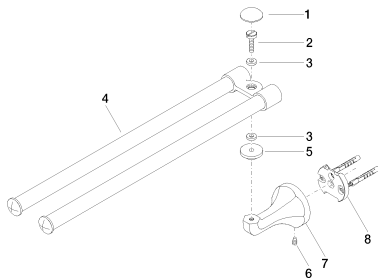

Bath - Madison

Towel bar in two parts swivel - Durabronz

Article number: 83 210 361-09

- width 85mm
- height 70 mm
- rosette Ø 60 mm
- 485 mm projection

Durabronz

Discontinued articles/items available to order until 31.12.9999

Dimensional drawing

mm [inches]

All details in mm / inch = mm x 0.0394

Bath - Madison

Towel bar in two parts swivel - Durabron

Article number: 83 210 361-09

Bath - Madison
Towel bar in two parts swivel - Durabronz
Article number: 83 210 361-09

Spare parts list

No.	Item Number	Name	Quantity used
1	08 30 30 501-09	cap	1
2	08 31 11 500 90	screw	1
3	08 30 11 501 90	disc	2
4	90 17 50 501 00-09	holder	1
5	08 30 11 521-09	ring	1
6	04 31 11 140 00 90	pin	1
7	08 17 36 508-09	holder	1
8	05 17 97 507 00 90	fixing set	1