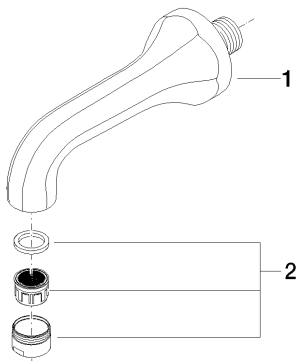

Bath - Madison
bath spout for wall mounting - Durabronz
Article number: 13 801 380-09

- 170 mm projection
- circular normal flow
- hole diameter 37 mm
- 3/4" connection
- max. flow 22 l/min at 3 bar flow pressure

Durabronz

Discontinued articles/items available to order until 31.12.9999

Dimensional drawing

mm [inches]

All details in mm / inch = mm x 0.0394

Bath - Madison
bath spout for wall mounting - Durabronz
Article number: 13 801 380-09

Flow rate chart

Bath - Madison
bath spout for wall mounting - Durabronz
Article number: 13 801 380-09

Other finish variants

polished chrome
13 801 380-00

platinum matt
13 801 380-06

platinum
13 801 380-08

brushed Durabronz
13 801 380-28

Dark Platinum matt
13 801 380-99

Other finishes on request (x-tra Service)

Spare parts list

No.	Item Number	Name	Quantity used
1	09 11 36 090-09	spout	1
2	90 23 01 121 00-09	aerator	1