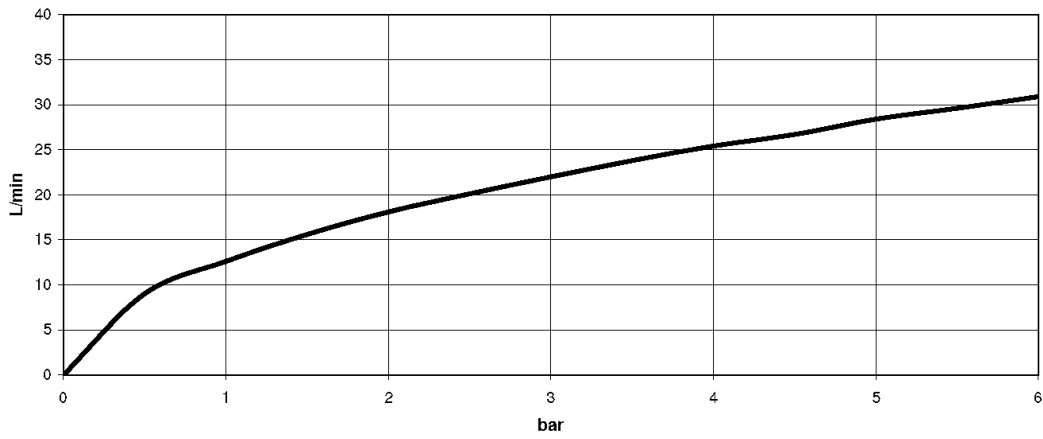

Bath - Madison
bath spout for wall mounting - Durabronz
Article number: 13 801 380-09

Flow rate chart

Bath - Madison
bath spout for wall mounting - Durabronz
Article number: 13 801 380-09

Other finish variants

polished chrome
13 801 380-00

platinum matt
13 801 380-06

platinum
13 801 380-08

brushed Durabronz
13 801 380-28

Dark Platinum matt
13 801 380-99

Other finishes on request (x-tra Service)

Spare parts list

No.	Item Number	Name	Quantity used
1	09 11 36 090-09	spout	1
2	90 23 01 121 00-09	aerator	1