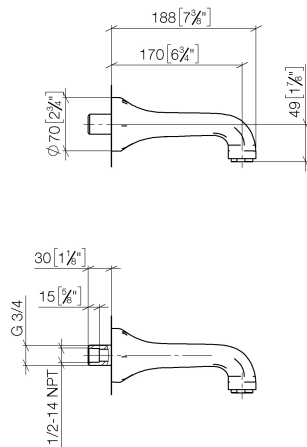

Bath - Madison
bath spout for wall mounting - Durabronz
Article number: 13 801 380-09

- 170 mm projection
- circular normal flow
- hole diameter 37 mm
- 3/4" connection
- max. flow 22 l/min at 3 bar flow pressure

Durabronz

Discontinued articles/items available to order until 31.12.9999

Dimensional drawing

mm [inches]

All details in mm / inch = mm x 0.0394

Bath - Madison
bath spout for wall mounting - Durabronz
Article number: 13 801 380-09

Flow rate chart

Bath - Madison
bath spout for wall mounting - Durabronz
Article number: 13 801 380-09

Other finish variants

polished chrome
13 801 380-00

platinum matt
13 801 380-06

platinum
13 801 380-08

brushed Durabronz
13 801 380-28