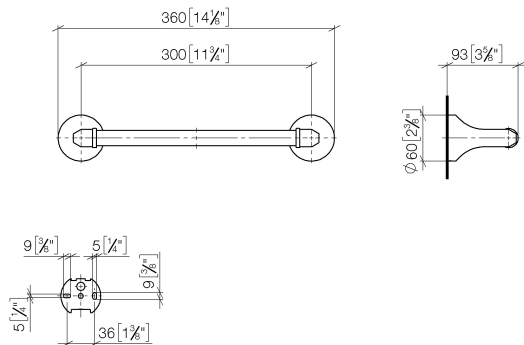

Bath - Madison

Bath grip - Durabross

Article number: 83 030 361-09

- gauge 300 mm
- width 360mm
- height 60 mm
- rosette Ø 60 mm
- 90 mm projection

Durabross

Discontinued articles/items available to order until 31.12.9999

## Dimensional drawing

mm [inches]

All details in mm / inch = mm x 0.0394

Bath - Madison

Bath grip - Durabrass

Article number: 83 030 361-09

Bath - Madison

Bath grip - Durabrass

12 358 970 90

Mounting for towel  
bar/tumbler mounting on two  
sides -

Bath - Madison

Bath grip - Durabrass

Article number: 83 030 361-09

### Spare parts list

No.	Item Number	Name	Quantity used
1	05 17 97 507 00 90	fixing set	2
2	04 31 11 140 00 90	pin	2