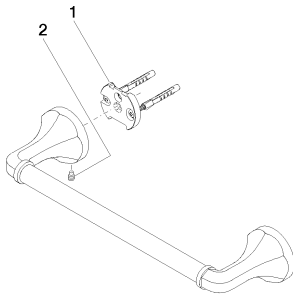

Bath - Madison

Bath grip - Durabross

Article number: 83 030 361-09

- gauge 300 mm
- width 360mm
- height 60 mm
- rosette Ø 60 mm
- 90 mm projection

Durabross

Discontinued articles/items available to order until 31.12.9999

## Dimensional drawing

mm [inches]

All details in mm / inch = mm x 0.0394

Bath - Madison

Bath grip - Durabrass

Article number: 83 030 361-09

Bath - Madison

Bath grip - Durabrass

12 358 970 90

Mounting for towel  
bar/tumbler mounting on two  
sides -

Bath - Madison

Bath grip - Durabrass

Article number: 83 030 361-09

### Spare parts list

No.	Item Number	Name	Quantity used
1	05 17 97 507 00 90	fixing set	2
2	04 31 11 140 00 90	pin	2