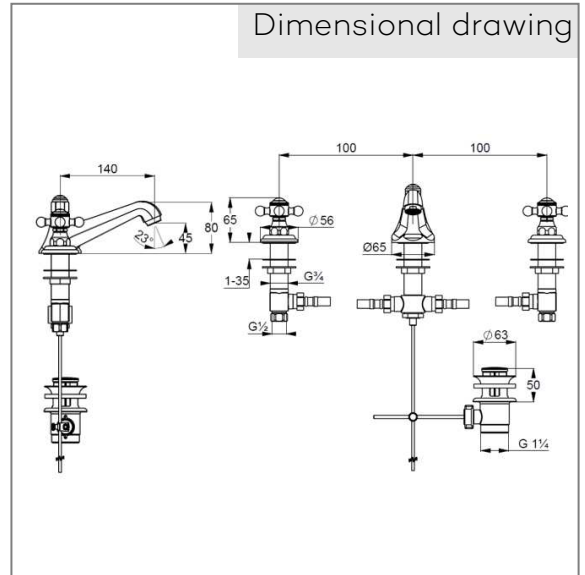

Technical Data

KLUDI 1926
3-hole basin mixer
DN 15

Ref:
510464520

Finishes:
45 gold plated 23 carat

Product description
Manufacturer KLUDI GmbH & Co. KG
Typ: KLUDI 1926
3-hole basin mixer
Ref.: 510464520
3-hole basin mixer DN 15
two handle mixer
3 hole mounted
cross handle, metal
Aerator M24
ceramic headparts 180°
shank-fixing
pop up waste 1 1/4" metal
without flexible high pressure supply tubes/
or copper pipes \varnothing 10 mm (KLUDI Art. Nr. 1620345)

Product picture

Dimensional drawing

Flow rate diagram