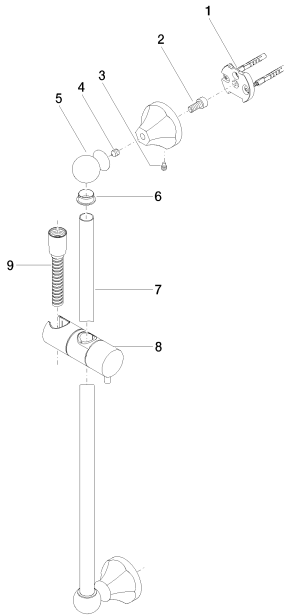

Bath - Madison
Shower set without hand shower - Durabronz
Article number: 26 413 370-09

- slide bar
- Pipe diameter 18 mm
- rosettes Ø 60 mm
- gauge 850 mm
- metal shower hose 1750mm with integrated anti-twist protection
- shower hose connector 1/2"
- This article does not include a hand shower!

Durabronz

Discontinued articles/items available to order until 31.12.9999

Dimensional drawing

All details in mm / inch = mm x 0.0394

Bath - Madison

Shower set without hand shower - Durabron

Article number: 26 413 370-09

Dark Platinum matt
26 413 370-99

Other finishes on request (x-tra Service)

35 085 970 90
Concealed wall elbow -

28 450 370-09
Wall elbow - Durabronss

Bath - Madison
 Shower set without hand shower - Durabronss
 Article number: 26 413 370-09

Spare parts list

No.	Item Number	Name	Quantity used
1	05 17 97 507 00 90	fixing set	2
2	09 30 30 048 90	screw	2
3	09 31 11 140 90	pin	2
4	09 31 11 002 90	pin	2
5	09 21 40 020-09	connection	2
6	09 18 40 009 90	sleeve	2
7	08 28 22 596-09	pipe	1
8	12 580 970-09	slider	1
9	28 204 970-09	Metal shower hose 1/2" x 1/2" x 1750 mm - Durabronss	1