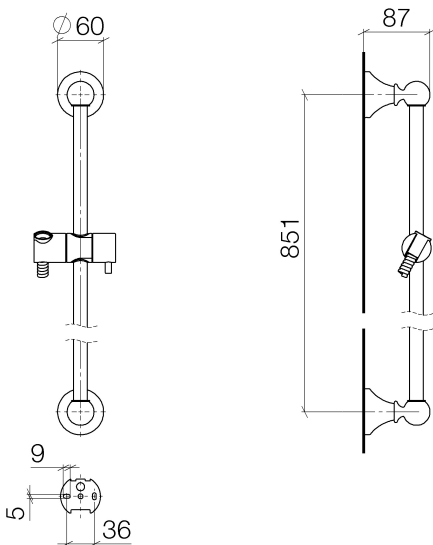

Bath - Madison
Shower set without hand shower - Durabronz
Article number: 26 413 370-09

- slide bar
- Pipe diameter 18 mm
- rosettes Ø 60 mm
- gauge 850 mm
- metal shower hose 1750mm with integrated anti-twist protection
- shower hose connector 1/2"
- This article does not include a hand shower!

Durabronz

Discontinued articles/items available to order until 31.12.9999

Dimensional drawing

All details in mm / inch = mm x 0.0394

Bath - Madison

Shower set without hand shower - Durabron

Article number: 26 413 370-09

Dark Platinum matt
26 413 370-99

Other finishes on request (x-tra Service)

35 085 970 90
Concealed wall elbow -

28 450 370-09
Wall elbow - Durabronss

Bath - Madison
 Shower set without hand shower - Durabronss
 Article number: 26 413 370-09

Spare parts list

No.	Item Number	Name	Quantity used
1	05 17 97 507 00 90	fixing set	2
2	09 30 30 048 90	screw	2
3	09 31 11 140 90	pin	2
4	09 31 11 002 90	pin	2
5	09 21 40 020-09	connection	2
6	09 18 40 009 90	sleeve	2
7	08 28 22 596-09	pipe	1
8	12 580 970-09	slider	1
9	28 204 970-09	Metal shower hose 1/2" x 1/2" x 1750 mm - Durabronss	1