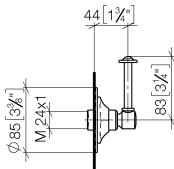

Shower - Madison

Concealed two- and three-way diverter - Durabronz

Article number: 36 104 371-09

- rotary diverter
- rosette Ø 85 mm
- Fittings group as per DIN 4109: 2

Durabronz

Miscellaneous items are required for this article.

Discontinued articles/items available to order until 30.09.2022

Dimensional drawing

mm [inches]

All details in mm / inch = mm x 0.0394

Shower - Madison

Concealed two- and three-way diverter - Durabron

Article number: 36 104 371-09

Spare parts list

No.	Item Number	Name	Quantity used
1	90 27 97 007 00-09	cover	1
2	09 23 10 125-00	nut	1
3	09 14 10 063 90	seal	1
4	09 27 37 101-09	rosette	1
5	09 30 30 069 90	screw	1
6	09 30 11 194 90	disc	1
7	09 18 30 007-09	sleeve	1
8	09 28 10 030 90	ring	1
9	09 12 12 064-09	base	1
10	09 14 15 021 90	ring	1
11	09 21 02 160-09	cover	1
12	09 20 37 101-09	handle	1
13	09 20 37 001-09	handle	1
14	09 28 22 013 90	pipe	1
15	11 170 370-09	Lever insert - Durabronss	1
16	09 30 30 062-09	screw	1