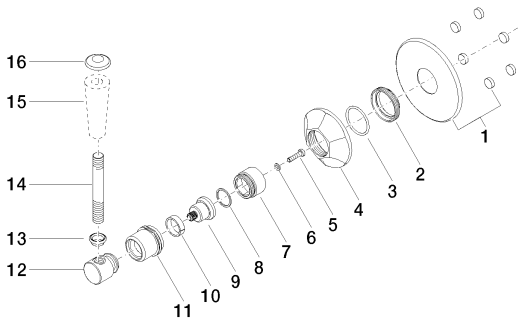

Discontinued articles/items available to order until 30.09.2022

Dimensional drawing

mm [inches]

All details in mm / inch = mm x 0.0394

Shower - Madison

Concealed two- and three-way diverter - Durabron

Article number: 36 104 371-09

Shower - Madison
Concealed two- and three-way diverter - Durabronz
Article number: 36 104 371-09

Other finish variants

polished chrome
36 104 371-00

platinum matt
36 104 371-06

platinum
36 104 371-08

brushed Durabronz
36 104 371-28

Other finishes on request (x-tra Service)

35 104 970 90
Concealed three-way diverter

35 124 970 90
Concealed two-way diverter -

Shower - Madison

Concealed two- and three-way diverter - Durabronss

Article number: 36 104 371-09

Spare parts list

No.	Item Number	Name	Quantity used
1	90 27 97 007 00-09	cover	1
2	09 23 10 125-00	nut	1
3	09 14 10 063 90	seal	1
4	09 27 37 101-09	rosette	1
5	09 30 30 069 90	screw	1
6	09 30 11 194 90	disc	1
7	09 18 30 007-09	sleeve	1
8	09 28 10 030 90	ring	1
9	09 12 12 064-09	base	1
10	09 14 15 021 90	ring	1
11	09 21 02 160-09	cover	1
12	09 20 37 101-09	handle	1
13	09 20 37 001-09	handle	1
14	09 28 22 013 90	pipe	1
15	11 170 370-09	Lever insert - Durabronss	1
16	09 30 30 062-09	screw	1