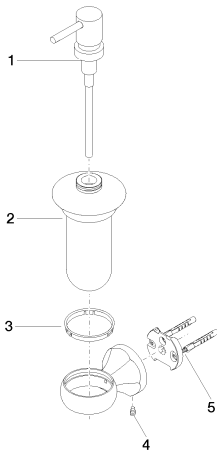

Washbasin - Madison
 Dispenser wall model - Durabronz
 Article number: 83 435 361-09

- bottle made of opal glass
- width 85mm
- height 200 mm
- 250 ml bottle
- 121 mm projection

Durabronz

Discontinued articles/items available to order until 31.12.9999

Dimensional drawing

mm [inches]

All details in mm / inch = mm x 0.0394

Washbasin - Madison
Dispenser wall model - Durabronss
Article number: 83 435 361-09

Washbasin - Madison
Dispenser wall model - Durabronz
Article number: 83 435 361-09

Spare parts list

No.	Item Number	Name	Quantity used
1	05 10 10 535 01-09	dispenser	1
2	08 90 04 001 83	Bottle for lotion dispenser -	1
3	08 28 10 500 91	ring	1
4	04 31 11 140 00 90	pin	1
5	05 17 97 507 00 90	fixing set	1