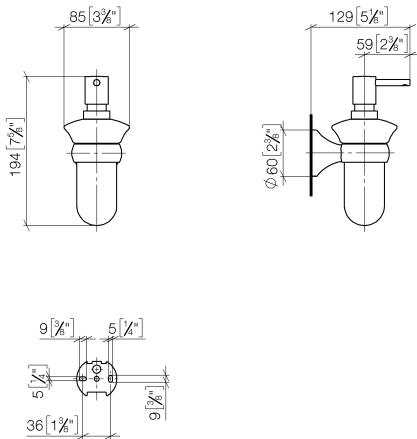

Washbasin - Madison
 Dispenser wall model - Durabronz
 Article number: 83 435 361-09

- bottle made of opal glass
- width 85mm
- height 200 mm
- 250 ml bottle
- 121 mm projection

Durabronz

Discontinued articles/items available to order until 31.12.9999

Dimensional drawing

mm [inches]

All details in mm / inch = mm x 0.0394

Washbasin - Madison
Dispenser wall model - Durabronss
Article number: 83 435 361-09

Washbasin - Madison
Dispenser wall model - Durabronz
Article number: 83 435 361-09

Spare parts list

No.	Item Number	Name	Quantity used
1	05 10 10 535 01-09	dispenser	1
2	08 90 04 001 83	Bottle for lotion dispenser -	1
3	08 28 10 500 91	ring	1
4	04 31 11 140 00 90	pin	1
5	05 17 97 507 00 90	fixing set	1