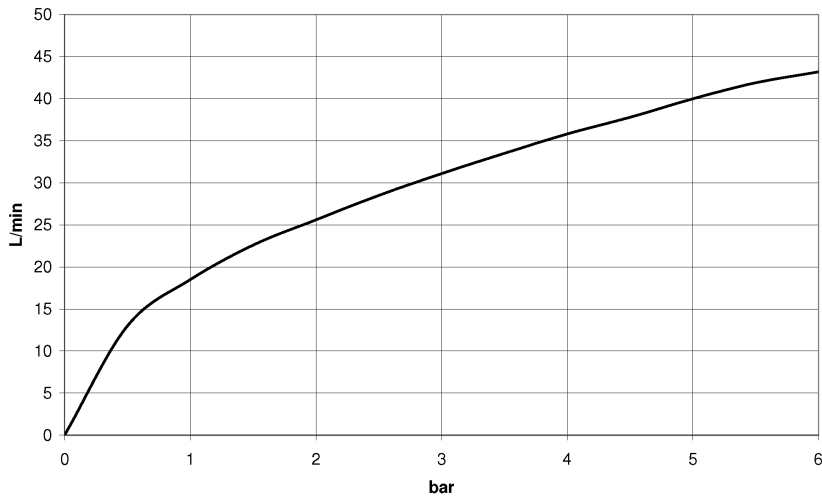

## Bath - Madison

Deck valve clockwise closing cold or hot - Durabronz

Article number: 20 000 360-09

- hole diameter 32 mm
- rosette Ø 55 mm
- supplied with porcelain inserts for both HOT and COLD

Durabronz

## Dimensional drawing

All details in mm / inch = mm x 0.0394

Bath - Madison  
Deck valve clockwise closing cold or hot - Durabronz  
Article number: 20 000 360-09

### Flow rate chart

Bath - Madison

Deck valve clockwise closing cold or hot - Durabron

Article number: 20 000 360-09