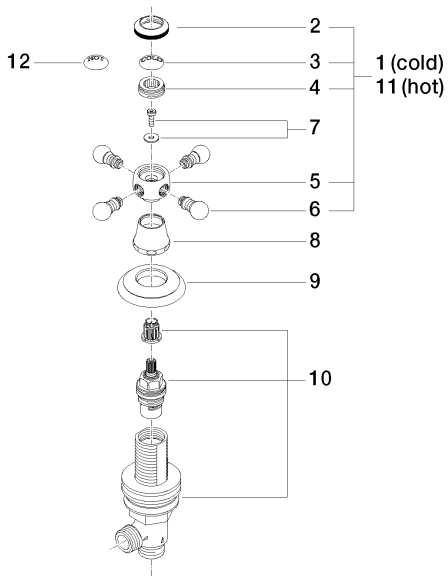

## Bath - Madison

Deck valve clockwise closing cold or hot - Durabronz

Article number: 20 000 360-09

- hole diameter 32 mm
- rosette Ø 55 mm
- supplied with porcelain inserts for both HOT and COLD

Durabronz

### Flow rate chart

Bath - Madison

Deck valve clockwise closing cold or hot - Durabron

Article number: 20 000 360-09

**Bath - Madison**

Deck valve clockwise closing cold or hot - Durabrass

Article number: 20 000 360-09

**Spare parts list**

No.	Item Number	Name	Quantity used
1	04 20 36 002 06-09	handle ( cold )	1
2	09 20 36 005-09	handle	1
3	09 26 01 010 90	accessories	1
4	09 20 83 006 90	handle	1
5	09 20 36 002-09	handle	1
6	09 20 36 004-09	handle	4
7	04 30 30 029 00 90	fixing set	1
8	09 21 02 046-09	cover	1
9	09 27 35 001-09	rosette	1
10	90 17 11 040 31 90	side panel	1
11	04 20 36 002 07-09	handle ( hot )	1
12	09 26 01 011 90	accessories	1