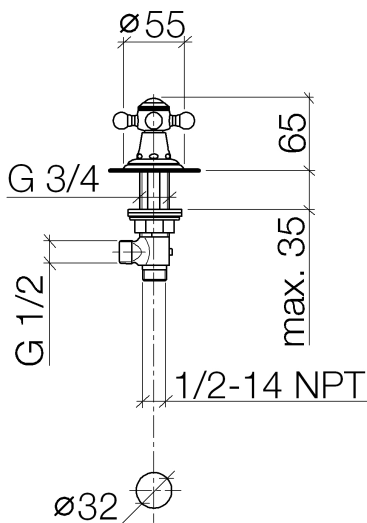

## Bath - Madison

Deck valve clockwise closing cold or hot - Durabronz

Article number: 20 000 360-09

- hole diameter 32 mm
- rosette Ø 55 mm
- supplied with porcelain inserts for both HOT and COLD

Durabronz

## Dimensional drawing

All details in mm / inch = mm x 0.0394

Bath - Madison  
Deck valve clockwise closing cold or hot - Durabronz  
Article number: 20 000 360-09

### Flow rate chart

Bath - Madison

Deck valve clockwise closing cold or hot - Durabron

Article number: 20 000 360-09

**Bath - Madison**

Deck valve clockwise closing cold or hot - Durabrass

Article number: 20 000 360-09

**Spare parts list**

No.	Item Number	Name	Quantity used
1	04 20 36 002 06-09	handle ( cold )	1
2	09 20 36 005-09	handle	1
3	09 26 01 010 90	accessories	1
4	09 20 83 006 90	handle	1
5	09 20 36 002-09	handle	1
6	09 20 36 004-09	handle	4
7	04 30 30 029 00 90	fixing set	1
8	09 21 02 046-09	cover	1
9	09 27 35 001-09	rosette	1
10	90 17 11 040 31 90	side panel	1
11	04 20 36 002 07-09	handle ( hot )	1
12	09 26 01 011 90	accessories	1