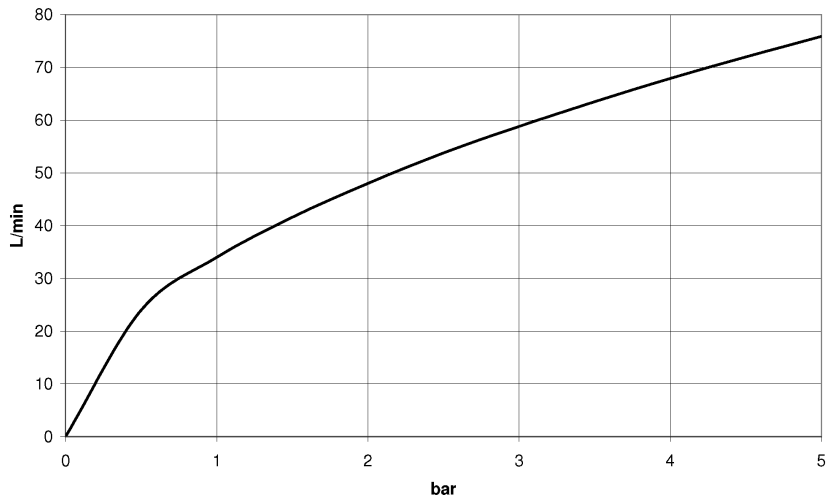

Bath - Madison

Wall elbow - Durabronz

Article number: 28 450 370-09

- 1/2" shower outlet
- rosette Ø 60 mm
- 1/2" connection
- Intrinsic protection against back flow.

Durabronz

Discontinued articles/items available to order until 31.12.9999

Dimensional drawing

All details in mm / inch = mm x 0.0394

Bath - Madison
Wall elbow - Durabrass
Article number: 28 450 370-09

Flow rate chart

Bath - Madison

Wall elbow - Durabrass

Article number: 28 450 370-09