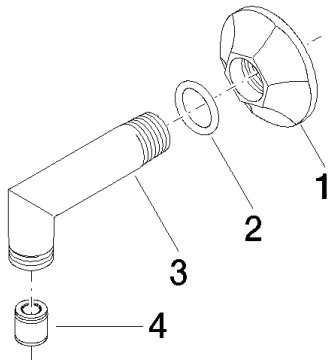

Bath - Madison

Wall elbow - Durabronz

Article number: 28 450 370-09

- 1/2" shower outlet
- rosette Ø 60 mm
- 1/2" connection
- Intrinsic protection against back flow.

Durabronz

Discontinued articles/items available to order until 31.12.9999

Dimensional drawing

All details in mm / inch = mm x 0.0394

Bath - Madison
Wall elbow - Durabrass
Article number: 28 450 370-09

Flow rate chart

Bath - Madison

Wall elbow - Durabrass

Article number: 28 450 370-09

Other finish variants

polished chrome
28 450 370-00

platinum matt
28 450 370-06

platinum
28 450 370-08

brushed Durabrass
28 450 370-28

Other finishes on request (x-tra Service)

35 085 970 90

Concealed wall elbow -

Bath - Madison

Wall elbow - Durabrass

Article number: 28 450 370-09

Spare parts list

No.	Item Number	Name	Quantity used
1	09 27 37 003-09	rosette	1
2	09 14 10 026 90	seal	1
3	09 11 03 021-09	connection	1
4	09 23 01 141 90	back-flow preventer	1