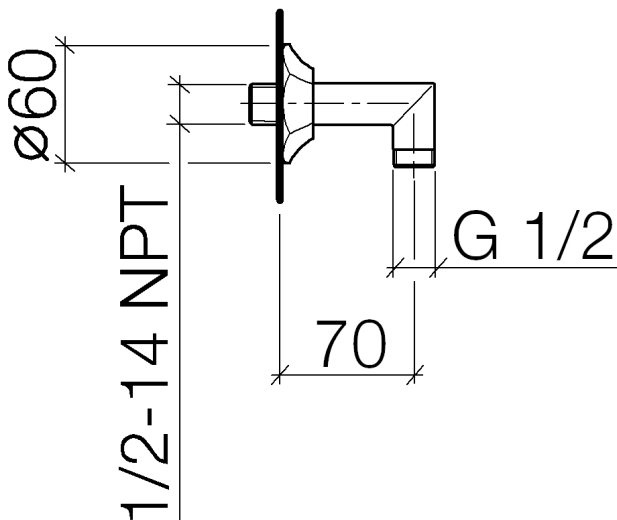

Bath - Madison

Wall elbow - Durabronz

Article number: 28 450 370-09

- 1/2" shower outlet
- rosette Ø 60 mm
- 1/2" connection
- Intrinsic protection against back flow.

Durabronz

Discontinued articles/items available to order until 31.12.9999

Dimensional drawing

All details in mm / inch = mm x 0.0394

Bath - Madison
Wall elbow - Durabrass
Article number: 28 450 370-09

Flow rate chart

Bath - Madison

Wall elbow - Durabrass

Article number: 28 450 370-09

Bath - Madison

Wall elbow - Durabrass

Article number: 28 450 370-09

Spare parts list

No.	Item Number	Name	Quantity used
1	09 27 37 003-09	rosette	1
2	09 14 10 026 90	seal	1
3	09 11 03 021-09	connection	1
4	09 23 01 141 90	back-flow preventer	1