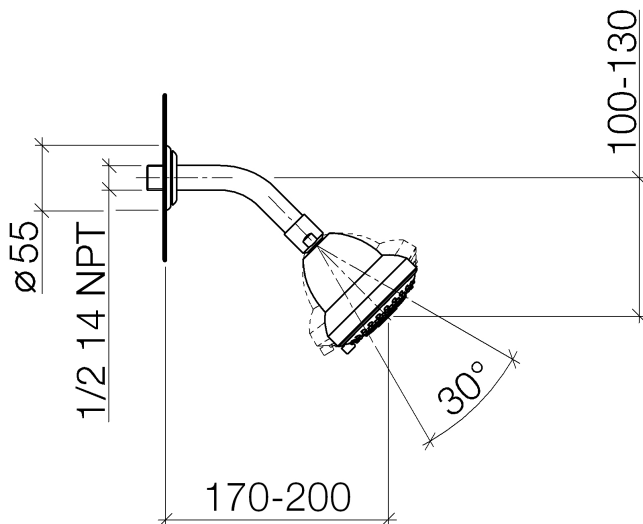

Bath - Madison

Shower head - Durabronss

Article number: 28 508 360-09

- 200 mm projection
- ball-joint pivotable through 30°
- three settings: normal flow, soft flow, massage flow
- with anti-scale system
- spray head Ø 94mm
- rosette Ø 55 mm
- 1/2" connection
- max. flow 9 l/min

Durabronss

Discontinued articles/items available to order until 31.12.9999

Dimensional drawing

All details in mm / inch = mm x 0.0394

We reserve the right to change designs, product range and technical specifications without prior notice.
More information can be found at: www.dornbracht.com +49 (0) 2371 88999 950 mail@dornbracht.com

Bath - Madison
Shower head - Durabrass
Article number: 28 508 360-09

Flow rate chart

Bath - Madison
Shower head - Durabronss
Article number: 28 508 360-09

Other finish variants

polished chrome
28 508 360-00

platinum matt
28 508 360-06

platinum
28 508 360-08

brushed Durabronss
28 508 360-28

Other finishes on request (x-tra Service)

35 085 970 90
Concealed wall elbow -

Bath - Madison
Shower head - Durabrass
Article number: 28 508 360-09