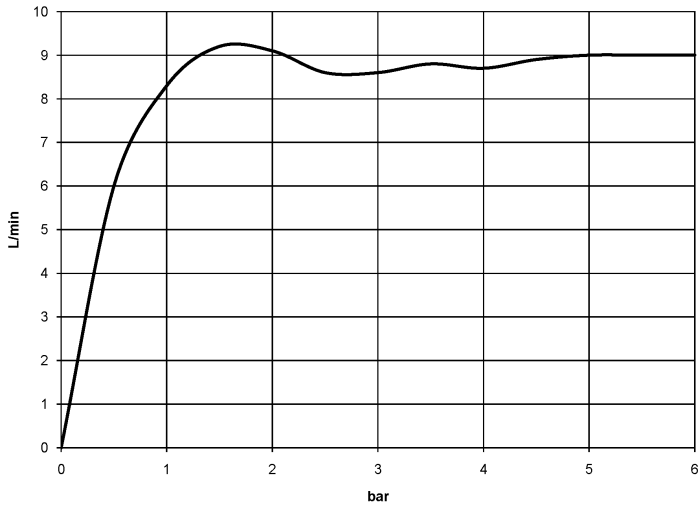

Bath - Madison

Shower head - Durabronss

Article number: 28 508 360-09

- 200 mm projection
- ball-joint pivotable through 30°
- three settings: normal flow, soft flow, massage flow
- with anti-scale system
- spray head Ø 94mm
- rosette Ø 55 mm
- 1/2" connection
- max. flow 9 l/min

Durabronss

Discontinued articles/items available to order until 31.12.9999

Dimensional drawing

All details in mm / inch = mm x 0.0394

We reserve the right to change designs, product range and technical specifications without prior notice.
More information can be found at: www.dornbracht.com +49 (0) 2371 88999 950 mail@dornbracht.com

Bath - Madison
Shower head - Durabrass
Article number: 28 508 360-09

Flow rate chart

Bath - Madison
Shower head - Durabronss
Article number: 28 508 360-09

Other finish variants

polished chrome
28 508 360-00