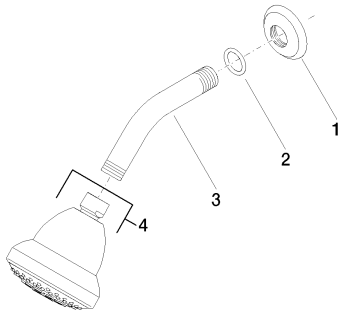

Bath - Madison

Shower head - Durabronss

Article number: 28 508 360-09

- 200 mm projection
- ball-joint pivotable through 30°
- three settings: normal flow, soft flow, massage flow
- with anti-scale system
- spray head Ø 94mm
- rosette Ø 55 mm
- 1/2" connection
- max. flow 9 l/min

Bath - Madison
Shower head - Durabrass
Article number: 28 508 360-09

Flow rate chart

Bath - Madison
Shower head - Durabronss
Article number: 28 508 360-09

Other finish variants

polished chrome
28 508 360-00

platinum matt
28 508 360-06

platinum
28 508 360-08

brushed Durabronss
28 508 360-28

Other finishes on request (x-tra Service)

35 085 970 90
Concealed wall elbow -

Bath - Madison
Shower head - Durabrass
Article number: 28 508 360-09

Spare parts list

No.	Item Number	Name	Quantity used
1	09 27 35 003-09	rosette	1
2	09 14 10 026 90	seal	1
3	09 11 03 011-09	connection	1
4	04 12 11 120 00-09	shower	1