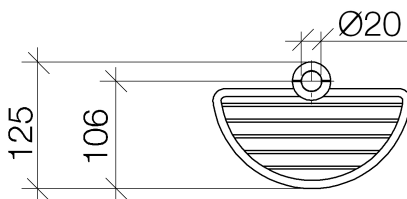

Shower - CL.1

Shower basket for subsequent mounting on riser - Durabronze

Article number: 82 290 970-09

- width 200mm
- height 62 mm
- 125 mm projection

Durabronze

Discontinued articles/items available to order until 31.12.9999

Dimensional drawing

All details in mm / inch = mm x 0.0394

Shower - CL.1

Shower basket for subsequent mounting on riser - Durabross

Article number: 82 290 970-09

Shower - CL.1

Shower basket for subsequent mounting on riser - Durabrass