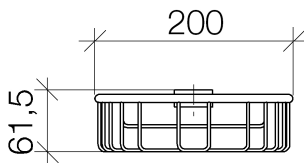

Shower - CL.1

Shower basket for subsequent mounting on riser - Durabronze

Article number: 82 290 970-09

- width 200mm
- height 62 mm
- 125 mm projection

Durabronze

Discontinued articles/items available to order until 31.12.9999

Dimensional drawing

All details in mm / inch = mm x 0.0394

Shower - CL.1

Shower basket for subsequent mounting on riser - Durabross

Article number: 82 290 970-09

Shower - CL.1

Shower basket for subsequent mounting on riser - Durabrass