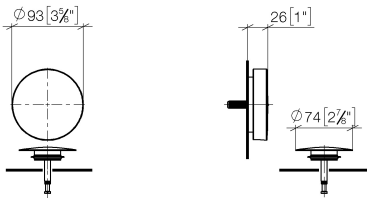

Bath - CL.1

Pop-up waste and overflow - Durabronss

Article number: 36 243 970-09

- drain \varnothing 52mm
- Also suitable for king-size baths.

Durabronss

Miscellaneous items are required for this article.

Discontinued articles/items available to order until 31.12.9999

Dimensional drawing

mm [inches]

All details in mm / inch = mm x 0.0394

Bath - CL.1

Pop-up waste and overflow - Durabrass

Article number: 36 243 970-09

Bath - CL.1

Pop-up waste and overflow - Durabross