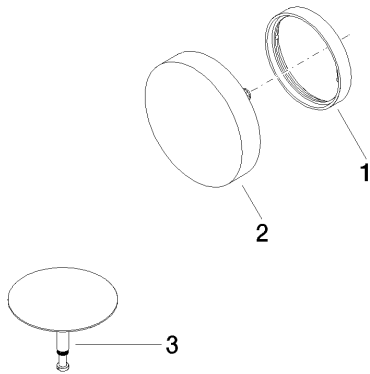

Dark Platinum matt
36 243 970-99

Other finishes on request (x-tra Service)

NO IMAGE

AVAILABLE

35 227 970 90

Pop-up waste and overflow -

Bath - CL.1

Pop-up waste and overflow - Durabronss

Article number: 36 243 970-09

Spare parts list

No.	Item Number	Name	Quantity used
1	09 11 01 123-09	cover	1
2	90 20 97 061 00-09	handle	1
3	04 31 20 031 48-09	plug	1