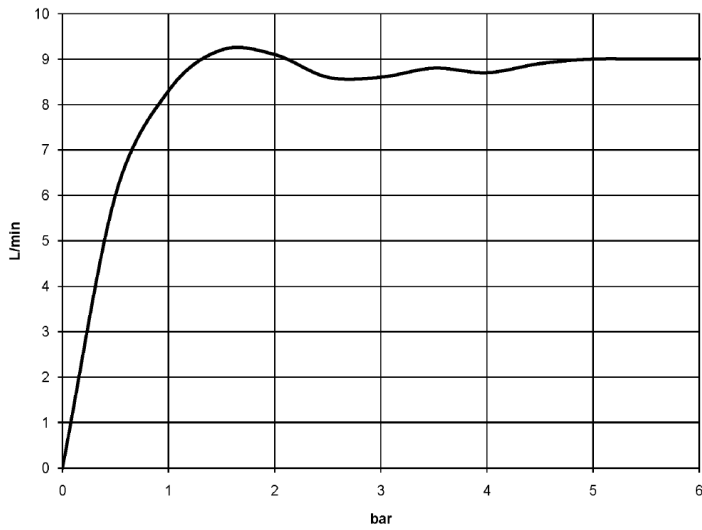

Bath - Madison
Hand shower 9 l/min - Durabross
Article number: 28 002 978-09

Flow rate chart

Bath - Madison
Hand shower 9 l/min - Durabronss
Article number: 28 002 978-09

Other finish variants

polished chrome
28 002 978-00

platinum matt
28 002 978-06

platinum
28 002 978-08

brushed Durabronss
28 002 978-28

Dark Platinum matt
28 002 978-99

Other finishes on request (x-tra Service)

Spare parts list

No.	Item Number	Name	Quantity used
1	09 21 02 115 90	cap	1
2	09 23 01 039 90	sieve	1
3	09 23 01 077 90	flow reducer	1
4	04 12 11 071 00 90	shower	1
5	09 30 09 022 90	key	1