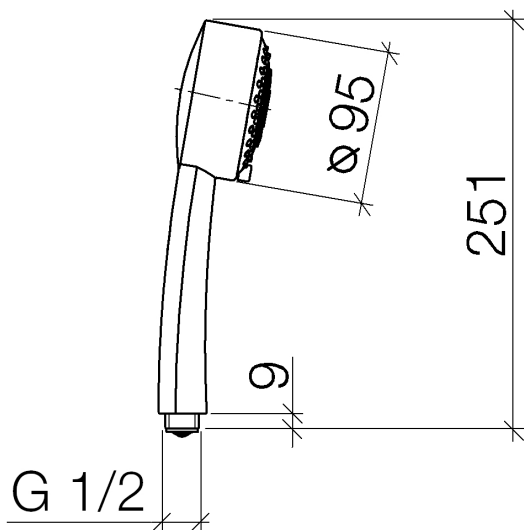

Bath - Madison

Hand shower 9 l/min - Durabronss

Article number: 28 002 978-09

- three settings: normal flow, soft flow, massage flow
- with anti-scale system
- spray head  $\varnothing$  95mm
- 1/2" connection
- max. flow 9 l/min
- Fittings group as per DIN 4109: 1
- Intrinsic protection against back flow.

## Dimensional drawing

All details in mm / inch = mm x 0.0394

Bath - Madison  
Hand shower 9 l/min - Durabross  
Article number: 28 002 978-09

### Flow rate chart

Bath - Madison  
Hand shower 9 l/min - Durabronss  
Article number: 28 002 978-09