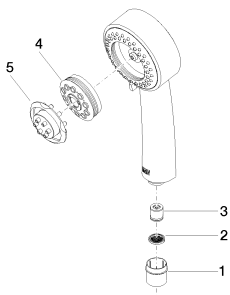

Bath - Madison

Hand shower 9 l/min - Durabronss

Article number: 28 002 978-09

- three settings: normal flow, soft flow, massage flow
- with anti-scale system
- spray head  $\varnothing$  95mm
- 1/2" connection
- max. flow 9 l/min
- Fittings group as per DIN 4109: 1
- Intrinsic protection against back flow.

## Dimensional drawing

All details in mm / inch = mm x 0.0394

Bath - Madison  
Hand shower 9 l/min - Durabross  
Article number: 28 002 978-09

### Spare parts list

No.	Item Number	Name	Quantity used
1	09 21 02 115 90	cap	1
2	09 23 01 039 90	sieve	1
3	09 23 01 077 90	flow reducer	1
4	04 12 11 071 00 90	shower	1
5	09 30 09 022 90	key	1