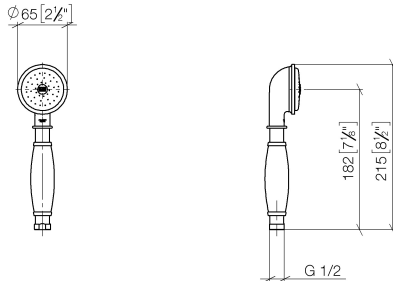

Bath - Madison

Metal hand shower with porcelain insert (white) 9 l/min - Durabronz

Article number: 28 002 970-09

- normal flow
- spray head Ø 64mm
- 1/2" connection
- max. flow 9 l/min
- Fittings group as per DIN 4109: 1
- Intrinsic protection against back flow.

Durabronz

Discontinued articles/items available to order until 31.12.9999

Dimensional drawing

mm [inches]

All details in mm / inch = mm x 0.0394

Bath - Madison

Metal hand shower with porcelain insert (white) 9 l/min - Durabrass

Article number: 28 002 970-09

Flow rate chart

Bath - Madison

Metal hand shower with porcelain insert (white) 9 l/min - Durabross

Article number: 28 002 970-09

Other finish variants

polished chrome
28 002 970-00

No.	Item Number	Name	Quantity used
1	90 12 01 010 00 90	set	1
2	09 14 10 069 90	seal	1
3	09 24 04 059 20-09	nipple	1
4	09 14 10 042 90	seal	1
5	90 28 22 033 00-09	insert	1
6	11 167 820 60	handle	1
7	09 23 01 077 90	flow reducer	1