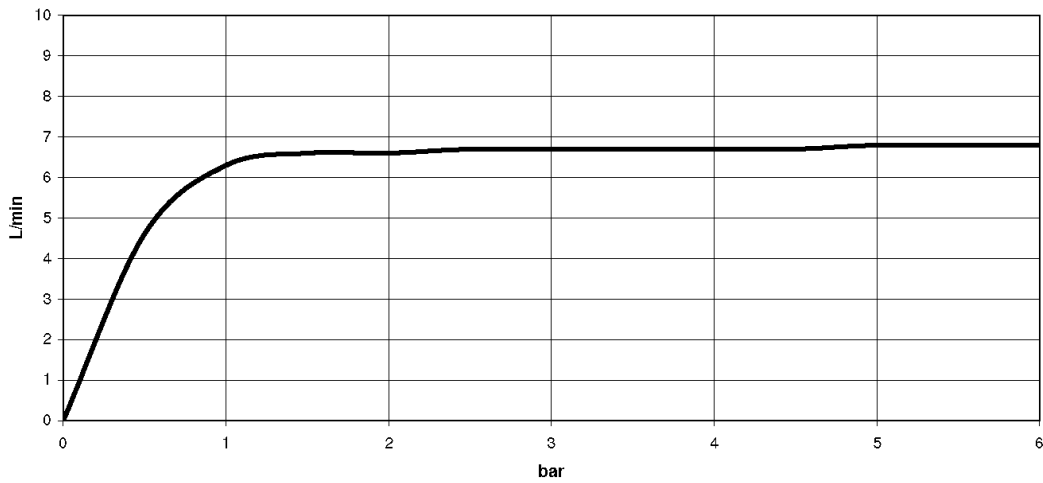

Bath - Madison

Metal hand shower with porcelain insert (white) 9 l/min - Durabronz

Article number: 28 002 970-09

- normal flow
- spray head Ø 64mm
- 1/2" connection
- max. flow 9 l/min
- Fittings group as per DIN 4109: 1
- Intrinsic protection against back flow.

Durabronz

Discontinued articles/items available to order until 31.12.9999

Dimensional drawing

mm [inches]

All details in mm / inch = mm x 0.0394

Bath - Madison

Metal hand shower with porcelain insert (white) 9 l/min - Durabrass

Article number: 28 002 970-09

Flow rate chart

Bath - Madison

Metal hand shower with porcelain insert (white) 9 l/min - Durabross

Article number: 28 002 970-09

Other finish variants

polished chrome
28 002 970-00

No.	Item Number	Name	Quantity used
1	90 12 01 010 00 90	set	1
2	09 14 10 069 90	seal	1
3	09 24 04 059 20-09	nipple	1
4	09 14 10 042 90	seal	1
5	90 28 22 033 00-09	insert	1
6	11 167 820 60	handle	1
7	09 23 01 077 90	flow reducer	1