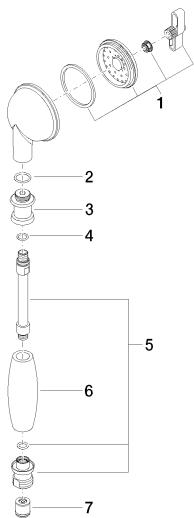

Bath - Madison

Metal hand shower with porcelain insert (white) 9 l/min - Durabronz

Article number: 28 002 970-09

- normal flow
- spray head Ø 64mm
- 1/2" connection
- max. flow 9 l/min
- Fittings group as per DIN 4109: 1
- Intrinsic protection against back flow.

Durabronz

Discontinued articles/items available to order until 31.12.9999

Dimensional drawing

mm [inches]

All details in mm / inch = mm x 0.0394

Bath - Madison

Metal hand shower with porcelain insert (white) 9 l/min - Durabrass

Article number: 28 002 970-09

Flow rate chart

Bath - Madison

Metal hand shower with porcelain insert (white) 9 l/min - Durabross

Article number: 28 002 970-09

Other finish variants

polished chrome
28 002 970-00

No.	Item Number	Name	Quantity used
1	90 12 01 010 00 90	set	1
2	09 14 10 069 90	seal	1
3	09 24 04 059 20-09	nipple	1
4	09 14 10 042 90	seal	1
5	90 28 22 033 00-09	insert	1
6	11 167 820 60	handle	1
7	09 23 01 077 90	flow reducer	1