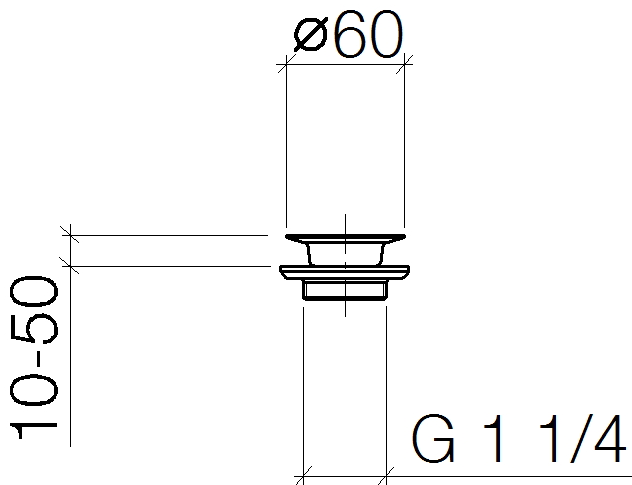

Washbasin - CL.1  
Grated waste 1 1/4" - Durabronze  
Article number: 10 100 970-09

Durabronze

Discontinued articles/items available to order until 31.12.9999

### Dimensional drawing

All details in mm / inch = mm x 0.0394

Washbasin - CL.1

Grated waste 1 1/4" - Durabrass

Article number: 10 100 970-09

Washbasin - CL.1  
Grated waste 1 1/4" - Durabronz  
Article number: 10 100 970-09

### Spare parts list

No.	Item Number	Name	Quantity used
1	09 30 30 115-09	screw	1
2	09 11 01 005-09	strainer	1
3	09 14 03 005 90	seal	1
4	09 11 01 007-07	pop-up waste	1