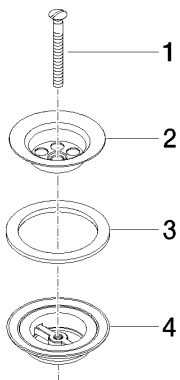

### Dimensional drawing

All details in mm / inch = mm x 0.0394

Washbasin - CL.1

Grated waste 1 1/4" - Durabrass

Article number: 10 100 970-09

Washbasin - CL.1  
Grated waste 1 1/4" - Durabronz  
Article number: 10 100 970-09

### Spare parts list

No.	Item Number	Name	Quantity used
1	09 30 30 115-09	screw	1
2	09 11 01 005-09	strainer	1
3	09 14 03 005 90	seal	1
4	09 11 01 007-07	pop-up waste	1