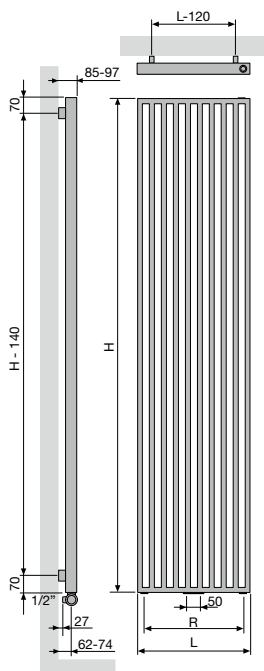

ARCHE VERTICAAL (VV)

	VV		
Aantal buizen	10	12	14
Breedte (L)	470	570	670
Hartafstand tussen de onderaansluitingen 18 (R)	370	470	570
Hartafstand tussen de ophangingen	L-120	H-140