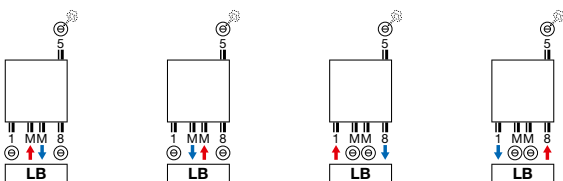

PRODUCTGROEP: ACC

ACCESSOIRES		KLEUR	ART. NR.	€
KNOP		VV / VWL / VWR		
		CHROOM	11834100000099	87
• h = 70 mm; b = 70 mm; d = 59 mm; a = 51 mm;				
HANDDOEKBEUGEL		W		
		CHROOM	11832280000099	185
• h = 22 mm; b = 720 mm (zelf in te korten) d = 75 mm; a = 56 mm				

Montagevoorschriften accessoires: zie www.vasco.eu
NEDERLAND. Prijzen in euro (excl. BTW)

d = afstand voorkant accessoire tot voorkant radiator
a = afstand accessoire tot radiator
uit voorraad leverbaar

ARCHE AANSLUITINGEN

ARCHE VERTICAAL: W
ARCHE PLUS VERTICAAL: VWL / VWR

Opmerking: het aansluiten van de radiator kan enkel volgens de getoonde aansluiticonen. Voor elke andere aansluitwijze nemen wij geen verantwoordelijkheid.