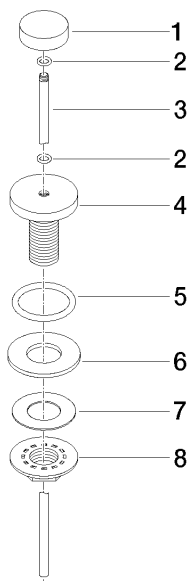

## Washbasin - CL.1

Basin Waste with knob for deck mounting 1 1/4" - Durabronz

Article number: 10 200 970-09

- Only suitable for basins with an overflow.

Durabronz

Discontinued articles/items available to order until 31.12.9999

## Dimensional drawing

All details in mm / inch = mm x 0.0394

Washbasin - CL.1

Basin Waste with knob for deck mounting 1 1/4" - Durabronze

Article number: 10 200 970-09

## Washbasin - CL.1

Basin Waste with knob for deck mounting 1 1/4" - Durabronz

Article number: 10 200 970-09

### Spare parts list

9 — Ablaufgarnitur 04.11.01.001.00.FF

No.	Item Number	Name	Quantity used
1	09 21 33 001-09	handle	1
2	09 14 10 007 90	seal	2
3	09 31 09 004-09	pull-rod	1
4	09 18 40 022-09	sleeve	1
5	09 14 10 095 90	seal	1
6	09 14 05 012 90	seal	1
7	09 14 40 001 90	seal	1
8	09 23 10 010 90	nut	1
9	04 11 01 001 00-09	pop-up waste	1