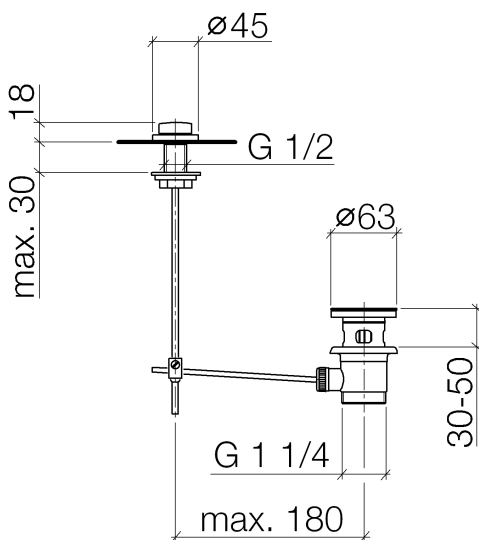

## Washbasin - CL.1

Basin Waste with knob for deck mounting 1 1/4" - Durabronz

Article number: 10 200 970-09

- Only suitable for basins with an overflow.

Durabronz

Discontinued articles/items available to order until 31.12.9999

## Dimensional drawing

All details in mm / inch = mm x 0.0394

Washbasin - CL.1

Basin Waste with knob for deck mounting 1 1/4" - Durabronze

Article number: 10 200 970-09

## Washbasin - CL.1

Basin Waste with knob for deck mounting 1 1/4" - Durabronz

Article number: 10 200 970-09

### Spare parts list

9 — Ablaufgarnitur 04.11.01.001.00.FF

No.	Item Number	Name	Quantity used
1	09 21 33 001-09	handle	1
2	09 14 10 007 90	seal	2
3	09 31 09 004-09	pull-rod	1
4	09 18 40 022-09	sleeve	1
5	09 14 10 095 90	seal	1
6	09 14 05 012 90	seal	1
7	09 14 40 001 90	seal	1
8	09 23 10 010 90	nut	1
9	04 11 01 001 00-09	pop-up waste	1