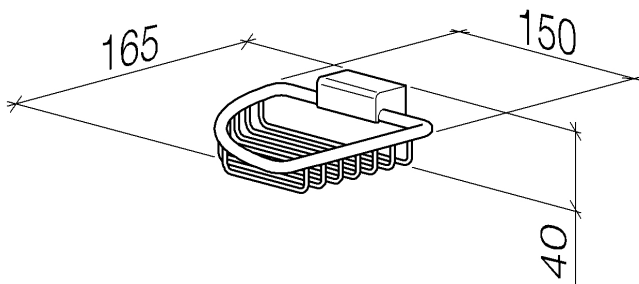

Shower - CL.1

Corner soap basket - Durabronz

Article number: 83 281 530-09

- width 150mm
- height 40 mm
- 165 mm projection

Durabronz

Discontinued articles/items available to order until 31.12.9999

## Dimensional drawing

All details in mm / inch = mm x 0.0394

Shower - CL.1

Corner soap basket - Durabronz

Article number: 83 281 530-09

## Shower - CL.1

Corner soap basket - Durabronz

Article number: 83 281 530-09