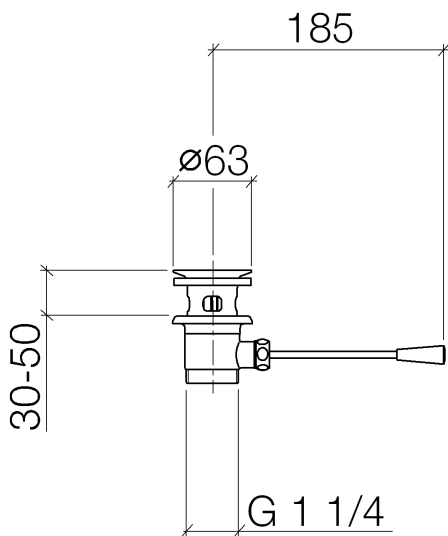

Washbasin - CL.1  
Basin Waste 1 1/4" - Durabronze  
Article number: 10 300 970-09

- length of knee lever 185 mm
- Only suitable for basins with an overflow.

Durabronze

Discontinued articles/items available to order until 31.12.9999

## Dimensional drawing

All details in mm / inch = mm x 0.0394

Washbasin - CL.1

Basin Waste 1 1/4" - Durabronz

Article number: 10 300 970-09

Washbasin - CL.1  
Basin Waste 1 1/4" - Durabronze  
Article number: 10 300 970-09

Other finishes on request (x-tra Service)

Washbasin - CL.1  
Basin Waste 1 1/4" - Durabronz  
Article number: 10 300 970-09

### Spare parts list

No.	Item Number	Name	Quantity used
1	90 11 01 026 00-09	cup	1
2	04 31 20 016 00-09	plug	1
3	04 28 10 026 00 90	accessories	1
4	09 14 03 025 90	seal	1
5	09 11 01 023-09	cup	1
6	09 14 05 040 90	seal	1
7	09 31 09 055-09	pull-rod	1
8	09 30 11 049 90	disc	1
9	09 23 30 003-09	nut	1
10	09 20 01 040-09	handle	1