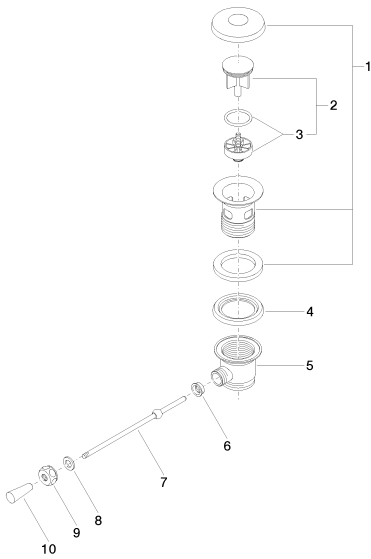

Washbasin - CL.1  
Basin Waste 1 1/4" - Durabronze  
Article number: 10 300 970-09

- length of knee lever 185 mm
- Only suitable for basins with an overflow.

Durabronze

Discontinued articles/items available to order until 31.12.9999

## Dimensional drawing

All details in mm / inch = mm x 0.0394

Washbasin - CL.1

Basin Waste 1 1/4" - Durabronz

Article number: 10 300 970-09

Washbasin - CL.1  
Basin Waste 1 1/4" - Durabronze  
Article number: 10 300 970-09

Other finishes on request (x-tra Service)

Washbasin - CL.1  
Basin Waste 1 1/4" - Durabronz  
Article number: 10 300 970-09

### Spare parts list

No.	Item Number	Name	Quantity used
1	90 11 01 026 00-09	cup	1
2	04 31 20 016 00-09	plug	1
3	04 28 10 026 00 90	accessories	1
4	09 14 03 025 90	seal	1
5	09 11 01 023-09	cup	1
6	09 14 05 040 90	seal	1
7	09 31 09 055-09	pull-rod	1
8	09 30 11 049 90	disc	1
9	09 23 30 003-09	nut	1
10	09 20 01 040-09	handle	1