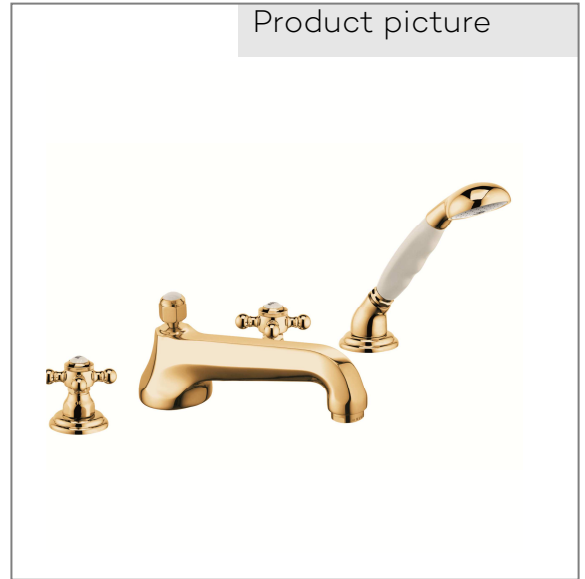

## Technical Data

KLUDI 1926  
concealed 4-hole bath/ shower mixer  
DN 15

Ref:  
515254520

Finishes:  
45 gold plated 23 carat

Product description  
Manufacturer KLUDI GmbH & Co. KG  
Typ: KLUDI 1926  
concealed 4-hole bath/ shower mixer  
Ref.: 515254520  
concealed 4-hole bath/ shower mixer DN 15  
stand assembly  
extractable hand shower  
with shower holder  
automatic diverter: shower/ bath  
4-hole tiles deck mounted installation  
cross handle, metal  
aerator M24  
protected against back flow  
ceramic headparts 180°  
flow rate at 3 bar = 22 l/ min.  
fixed spout  
shank-fixing  
Hand shower hoses M15 x 1500 mm  
without flexible high pressure supply tubes,  
Article No. 7544605-00

hand shower 1 S  
1 spray pattern  
Volumen  
sieve seal  
connection 1/2"

Product picture

Dimensional drawing

Flow rate diagram