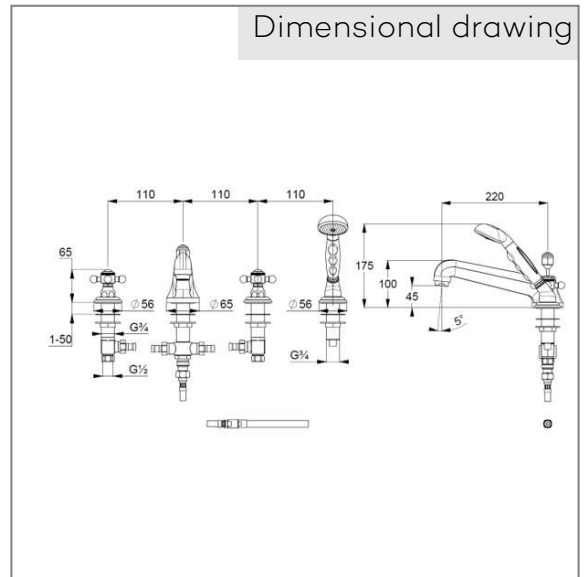

## Technical Data

KLUDI 1926  
concealed 4-hole bath/ shower mixer  
DN 15

Ref:  
515254520

Finishes:  
45 gold plated 23 carat

Product description  
Manufacturer KLUDI GmbH & Co. KG  
Typ: KLUDI 1926  
concealed 4-hole bath/ shower mixer  
Ref.: 515254520  
concealed 4-hole bath/ shower mixer DN 15  
stand assembly  
extractable hand shower  
with shower holder  
automatic diverter: shower/ bath  
4-hole tiles deck mounted installation  
cross handle, metal  
aerator M24  
protected against back flow  
ceramic headparts 180°  
flow rate at 3 bar = 22 l/ min.  
fixed spout  
shank-fixing  
Hand shower hoses M15 x 1500 mm  
without flexible high pressure supply tubes,  
Article No. 7544605-00

hand shower 1 S  
1 spray pattern  
Volumen  
sieve seal  
connection 1/2"

Product picture

Dimensional drawing

Flow rate diagram