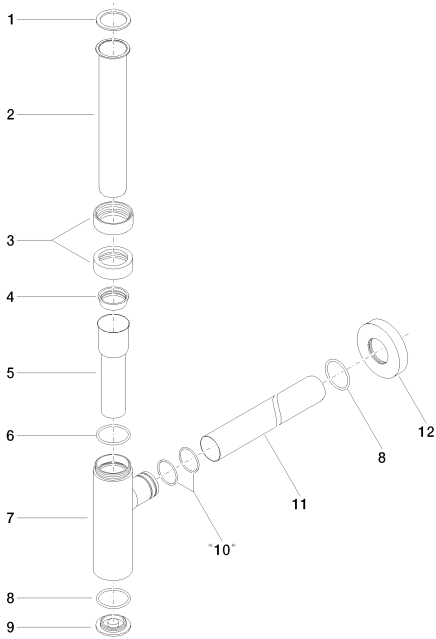

Washbasin - Lissé

Siphon for basin - Durabronz

Article number: 10 060 970-09

- rosette Ø 70 mm

Durabronz

Discontinued articles/items available to order until 31.12.9999

Dimensional drawing

All details in mm / inch = mm x 0.0394

Washbasin - Lissé

Siphon for basin - Durabrass

Article number: 10 060 970-09

Washbasin - Lissé

Siphon for basin - Durabrass

Article number: 10 060 970-09

Other finish variants

polished chrome
10 060 970-00

Washbasin - Lissé

Siphon for basin - Durabrass

Article number: 10 060 970-09

Spare parts list

No.	Item Number	Name	Quantity used
1	09 14 20 060 90	seal	1
2	09 28 23 007-09	pipe	1
3	09 23 30 022-09	nut	2
4	09 14 03 015 90	seal	1
5	09 28 23 019-09	pipe	1
6	09 14 10 149 90	seal	1
7	04 11 01 045 00-09	casing	1
8	09 14 10 148 90	seal	2
9	09 21 02 004-09	lid	1
10	09 14 10 112 90	seal	2
11	09 28 23 018-09	pipe	1
12	09 27 20 060-09	rosette	1