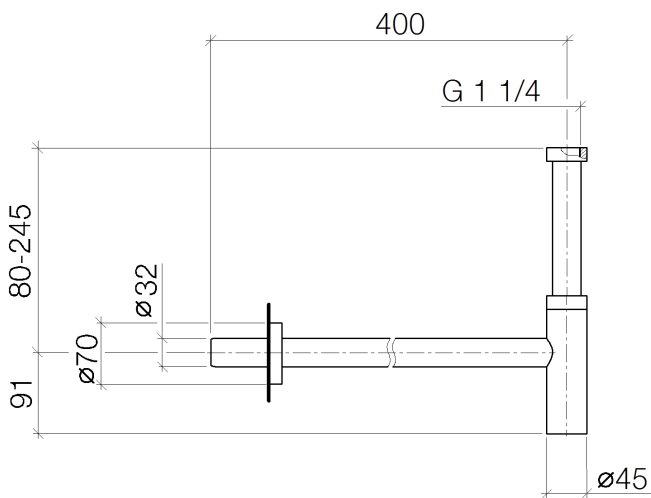

Washbasin - Lissé

Siphon for basin - Durabronz

Article number: 10 060 970-09

- rosette Ø 70 mm

Durabronz

Discontinued articles/items available to order until 31.12.9999

Dimensional drawing

All details in mm / inch = mm x 0.0394

Washbasin - Lissé

Siphon for basin - Durabrass

Article number: 10 060 970-09

Washbasin - Lissé

Siphon for basin - Durabrass

Article number: 10 060 970-09

Other finish variants

polished chrome
10 060 970-00

Washbasin - Lissé

Siphon for basin - Durabrass

Article number: 10 060 970-09

Spare parts list

No.	Item Number	Name	Quantity used
1	09 14 20 060 90	seal	1
2	09 28 23 007-09	pipe	1
3	09 23 30 022-09	nut	2
4	09 14 03 015 90	seal	1
5	09 28 23 019-09	pipe	1
6	09 14 10 149 90	seal	1
7	04 11 01 045 00-09	casing	1
8	09 14 10 148 90	seal	2
9	09 21 02 004-09	lid	1
10	09 14 10 112 90	seal	2
11	09 28 23 018-09	pipe	1
12	09 27 20 060-09	rosette	1