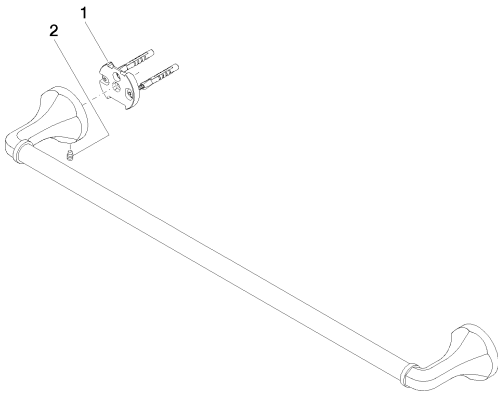

Bath - Madison

Towel bar - Durabron

Article number: 83 060 361-09

- gauge 600 mm
- width 660mm
- height 60 mm
- rosette Ø 60 mm
- 90 mm projection

Durabron

Discontinued articles/items available to order until 31.12.9999

12 358 970 90

Mounting for towel  
bar/tumbler mounting on two  
sides -

Bath - Madison

Towel bar - Durabronss

Article number: 83 060 361-09

### Spare parts list

No.	Item Number	Name	Quantity used
1	05 17 97 507 00 90	fixing set	2
2	04 31 11 140 00 90	pin	2