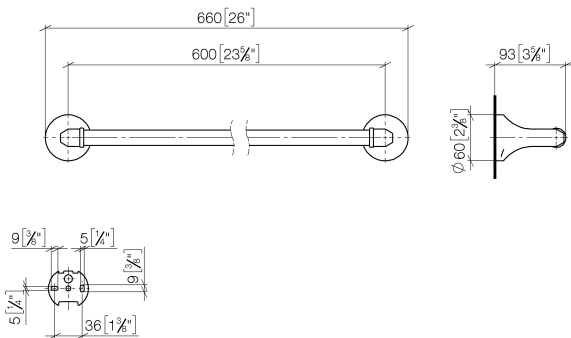

Bath - Madison

Towel bar - Durabron

Article number: 83 060 361-09

- gauge 600 mm
- width 660mm
- height 60 mm
- rosette Ø 60 mm
- 90 mm projection

Durabron

Discontinued articles/items available to order until 31.12.9999

## Dimensional drawing

mm [inches]

All details in mm / inch = mm x 0.0394

Bath - Madison

Towel bar - Durabrass

Article number: 83 060 361-09

Bath - Madison

Towel bar - Durabron

12 358 970 90

Mounting for towel  
bar/tumbler mounting on two  
sides -

Bath - Madison

Towel bar - Durabronss

Article number: 83 060 361-09

### Spare parts list

No.	Item Number	Name	Quantity used
1	05 17 97 507 00 90	fixing set	2
2	04 31 11 140 00 90	pin	2