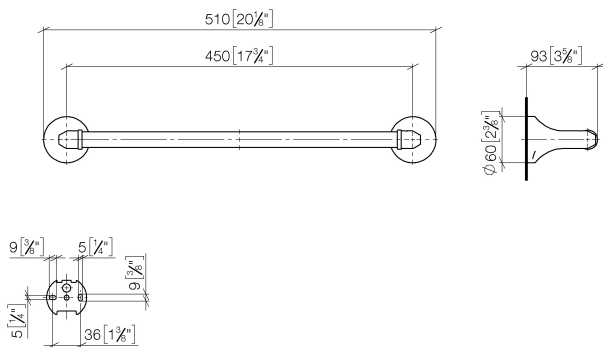

Bath - Madison

Towel bar - Durabronz

Article number: 83 045 361-09

- gauge 450 mm
- width 510mm
- height 60 mm
- rosette Ø 60 mm
- 90 mm projection

Durabronz

Discontinued articles/items available to order until 31.12.9999

## Dimensional drawing

mm [inches]

All details in mm / inch = mm x 0.0394

Bath - Madison

Towel bar - Durabrass

Article number: 83 045 361-09

Bath - Madison

Towel bar - Durabrass

12 358 970 90

Mounting for towel  
bar/tumbler mounting on two  
sides -

Bath - Madison  
Towel bar - Durabronss  
Article number: 83 045 361-09