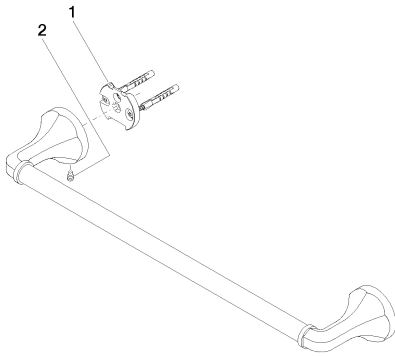

Bath - Madison
Towel bar - Durabronss
Article number: 83 045 361-09

Spare parts list

No.	Item Number	Name	Quantity used
1	05 17 97 507 00 90	fixing set	2
2	04 31 11 140 00 90	pin	2