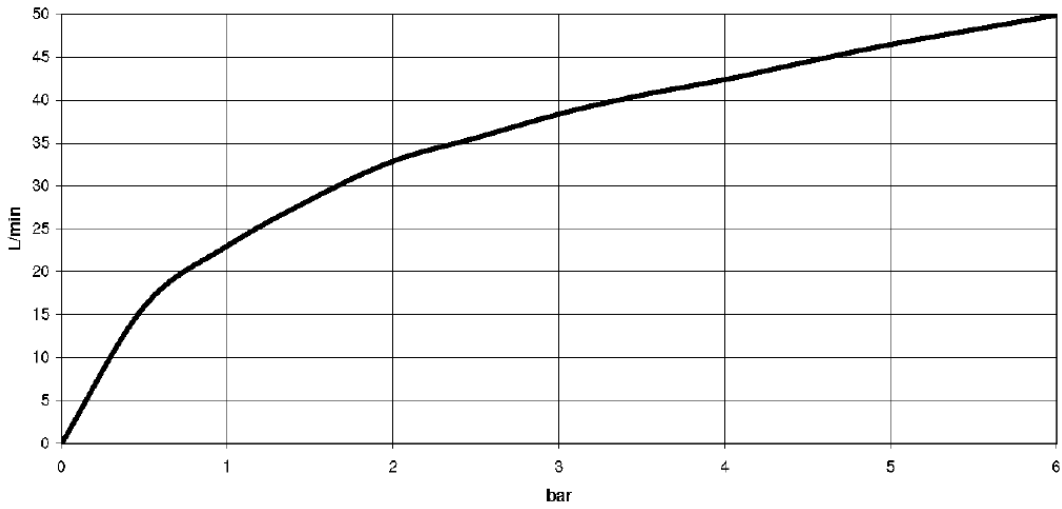

Bidet - Madison
Angle valve - Durabronze
Article number: 22 900 361-09

- rosette Ø 60 mm
- porcelain insert HOT

Durabronze

Discontinued articles/items available to order until 31.12.9999

Dimensional drawing

All details in mm / inch = mm x 0.0394

Bidet - Madison
Angle valve - Durabronz
Article number: 22 900 361-09

Flow rate chart

Bidet - Madison
Angle valve - Durabronz
Article number: 22 900 361-09

Other finish variants