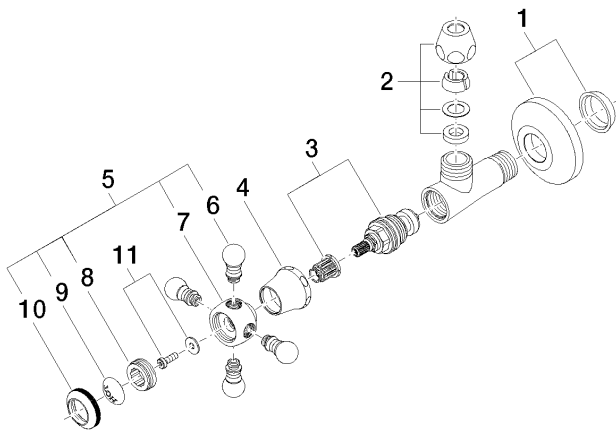

Bidet - Madison
Angle valve - Durabronze
Article number: 22 900 361-09

- rosette Ø 60 mm
- porcelain insert HOT

Durabronze

Discontinued articles/items available to order until 31.12.9999

Dimensional drawing

All details in mm / inch = mm x 0.0394

Bidet - Madison
Angle valve - Durabronz
Article number: 22 900 361-09

Flow rate chart

Bidet - Madison
Angle valve - Durabronz
Article number: 22 900 361-09

Other finish variants

polished chrome
22 900 361-00

platinum matt
22 900 361-06

platinum
22 900 361-08

brushed Durabronz
22 900 361-28

Dark Platinum matt
22 900 361-99

Other finishes on request (x-tra Service)

Bidet - Madison
 Angle valve - Durabronze
 Article number: 22 900 361-09

Spare parts list

No.	Item Number	Name	Quantity used
1	04 27 01 003 00-09	rosette	1
2	04 23 30 040 00-09	threaded connector	1
3	90 90 03 023 01 90	top	1
4	09 21 02 055-09	cover	1
5	04 20 36 002 07-09	handle (hot)	1
6	09 20 36 004-09	handle	4
7	09 20 36 002-09	handle	1
8	09 20 83 006 90	handle	1
9	09 26 01 011 90	accessories	1
10	09 20 36 005-09	handle	1
11	04 30 30 029 00 90	fixing set	1