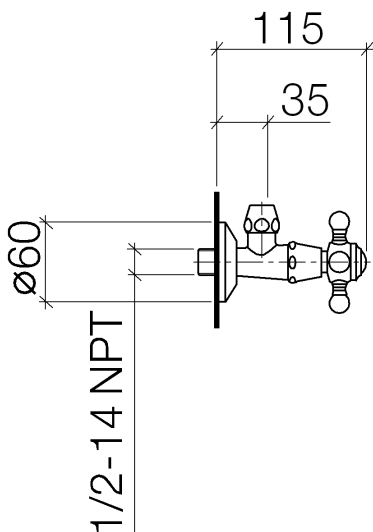

Bidet - Madison
Angle valve - Durabronze
Article number: 22 900 361-09

- rosette Ø 60 mm
- porcelain insert HOT

Durabronze

Discontinued articles/items available to order until 31.12.9999

Dimensional drawing

All details in mm / inch = mm x 0.0394

Bidet - Madison
Angle valve - Durabronz
Article number: 22 900 361-09

Flow rate chart

Bidet - Madison
Angle valve - Durabronz
Article number: 22 900 361-09

Other finish variants

polished chrome
22 900 361-00

platinum matt
22 900 361-06

platinum
22 900 361-08

brushed Durabronz
22 900 361-28

Dark Platinum matt
22 900 361-99

Other finishes on request (x-tra Service)

Bidet - Madison
 Angle valve - Durabronze
 Article number: 22 900 361-09

Spare parts list

No.	Item Number	Name	Quantity used
1	04 27 01 003 00-09	rosette	1
2	04 23 30 040 00-09	threaded connector	1
3	90 90 03 023 01 90	top	1
4	09 21 02 055-09	cover	1
5	04 20 36 002 07-09	handle (hot)	1
6	09 20 36 004-09	handle	4
7	09 20 36 002-09	handle	1
8	09 20 83 006 90	handle	1
9	09 26 01 011 90	accessories	1
10	09 20 36 005-09	handle	1
11	04 30 30 029 00 90	fixing set	1