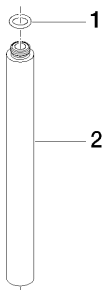

- CL.1

Extension for shower with fixed riser - Durabron

Article number: 12 120 970-09

- length 200 mm

Durabron

Discontinued articles/items available to order until 31.12.9999

Dimensional drawing

All details in mm / inch = mm x 0.0394

- CL.1

Extension for shower with fixed riser - Durabrass

Article number: 12 120 970-09

- CL.1

Extension for shower with fixed riser - Durabrass

Article number: 12 120 970-09

Other finish variants

polished chrome
12 120 970-00

platinum matt
12 120 970-06

platinum
12 120 970-08

brushed Durabrass
12 120 970-28

chrome matt
12 120 970-93

Other finishes on request (x-tra Service)

Spare parts list

No.	Item Number	Name	Quantity used
1	09 14 10 011 90	seal	1
2	09 24 04 180-09	extension	1