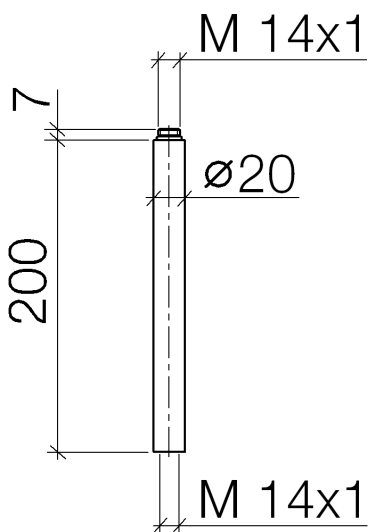

- CL.1

Extension for shower with fixed riser - Durabron

Article number: 12 120 970-09

- length 200 mm

Durabron

Discontinued articles/items available to order until 31.12.9999

Dimensional drawing

All details in mm / inch = mm x 0.0394

- CL.1

Extension for shower with fixed riser - Durabrass

Article number: 12 120 970-09

- CL.1

Extension for shower with fixed riser - Durabrass

Article number: 12 120 970-09

Other finish variants

polished chrome
12 120 970-00

platinum matt
12 120 970-06

platinum
12 120 970-08

brushed Durabrass
12 120 970-28

chrome matt
12 120 970-93

Other finishes on request (x-tra Service)

Spare parts list

No.	Item Number	Name	Quantity used
1	09 14 10 011 90	seal	1
2	09 24 04 180-09	extension	1