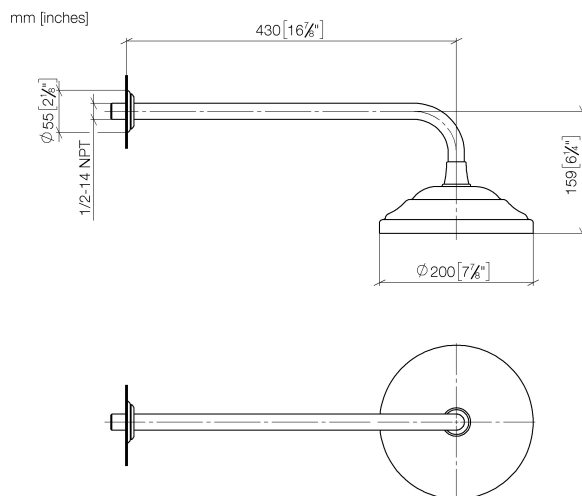

## Shower - Madison

Rain shower with wall fixing - Durabronz

Article number: 28 545 977-09

- 435 mm projection
- rain shower  $\varnothing$  200mm
- rain flow
- max. flow 9 l/min
- rosette  $\varnothing$  55 mm
- 1/2" connection
- with anti-scale system

## Dimensional drawing

All details in mm / inch = mm x 0.0394

Shower - Madison  
Rain shower with wall fixing - Durabronz  
Article number: 28 545 977-09

35 085 970 90  
Concealed wall elbow -

Shower - Madison  
Rain shower with wall fixing - Durabronz  
Article number: 28 545 977-09

### Spare parts list

No.	Item Number	Name	Quantity used
1	09 27 35 003-09	rosette	1
2	09 14 10 026 90	seal	1
3	09 11 03 017-09	connection	1
4	28 535 977-09	shower	1