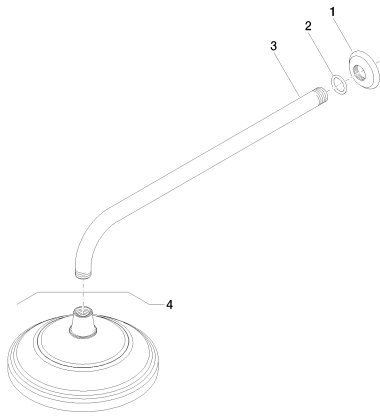

35 085 970 90  
Concealed wall elbow -

Shower - Madison  
Rain shower with wall fixing - Durabronz  
Article number: 28 545 977-09

### Spare parts list

No.	Item Number	Name	Quantity used
1	09 27 35 003-09	rosette	1
2	09 14 10 026 90	seal	1
3	09 11 03 017-09	connection	1
4	28 535 977-09	shower	1