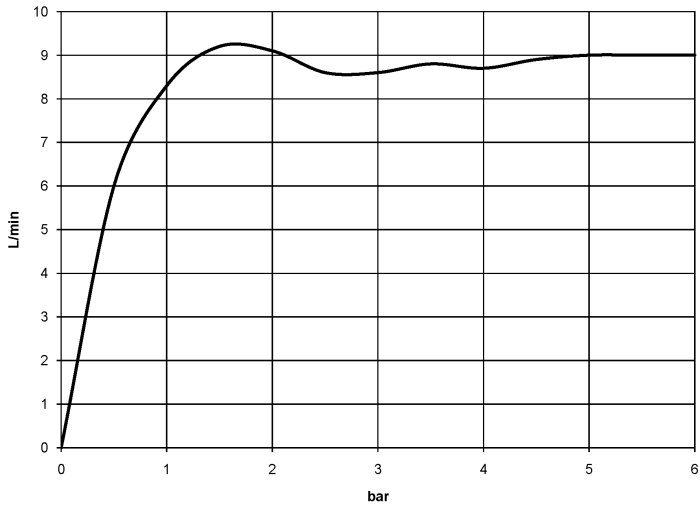

## Dimensional drawing

All details in mm / inch = mm x 0.0394

Shower - Madison  
Rain shower with wall fixing - Durabronz  
Article number: 28 545 977-09

### Flow rate chart