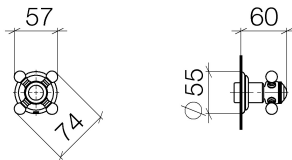

Bath - Madison

Wall valve clockwise closing 3/4" - Durabron

Article number: 36 608 361-09

- rosette Ø 55 mm
- head part with cut-to-length spindle and sleeve
- 3x porcelain insert: HOT, COLD and NEUTRAL

Durabron

Miscellaneous items are required for this article.

Discontinued articles/items available to order until 31.12.9999

Dimensional drawing

All details in mm / inch = mm x 0.0394

Bath - Madison

Wall valve clockwise closing 3/4" - Durabronss

Article number: 36 608 361-09

Bath - Madison

Wall valve clockwise closing 3/4" - Durabron

Article number: 36 608 361-09

### Spare parts list

No.	Item Number	Name	Quantity used
1	90 90 03 127 00 90	top	1
2	09 23 10 125-00	nut	1
3	09 14 10 063 90	seal	1
4	09 27 36 102-09	rosette	1
5	09 30 30 075 90	screw	1
6	09 30 11 194 90	disc	1
7	09 18 30 007-09	sleeve	1
8	09 28 10 030 90	ring	1
9	09 12 12 064-09	base	1
10	09 14 15 021 90	ring	1
11	09 21 02 161-09	cover	1
12	04 20 36 100 02-09	handle	1
13	04 20 36 100 00-09	handle ( cold )	1
14	04 20 36 100 01-09	handle ( hot )	1
15	09 20 36 005-09	handle	1
16	09 26 01 016 90	accessories	1
17	09 26 01 010 90	accessories	1
18	09 26 01 011 90	accessories	1