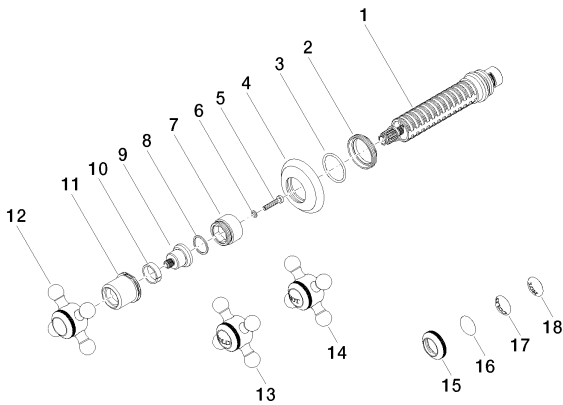

Bath - Madison

Wall valve clockwise closing 3/4" - Durabron

Article number: 36 608 361-09

- rosette Ø 55 mm
- head part with cut-to-length spindle and sleeve
- 3x porcelain insert: HOT, COLD and NEUTRAL

Durabron

Article number: 36 608 361-09

Bath - Madison

Wall valve clockwise closing 3/4" - Durabron

Article number: 36 608 361-09

35 608 970 90

Wall valve 3/4" -

Bath - Madison

Wall valve clockwise closing 3/4" - Durabron

Article number: 36 608 361-09

### Spare parts list

No.	Item Number	Name	Quantity used
1	90 90 03 127 00 90	top	1
2	09 23 10 125-00	nut	1
3	09 14 10 063 90	seal	1
4	09 27 36 102-09	rosette	1
5	09 30 30 075 90	screw	1
6	09 30 11 194 90	disc	1
7	09 18 30 007-09	sleeve	1
8	09 28 10 030 90	ring	1
9	09 12 12 064-09	base	1
10	09 14 15 021 90	ring	1
11	09 21 02 161-09	cover	1
12	04 20 36 100 02-09	handle	1
13	04 20 36 100 00-09	handle ( cold )	1
14	04 20 36 100 01-09	handle ( hot )	1
15	09 20 36 005-09	handle	1
16	09 26 01 016 90	accessories	1
17	09 26 01 010 90	accessories	1
18	09 26 01 011 90	accessories	1