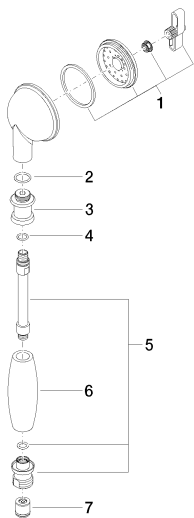

Bath - Madison

Metal hand shower with porcelain insert (white) 6.8 l/min - Durabronz

Article number: 28 002 970-09 0010

- normal flow
- spray head Ø 64mm
- 1/2" connection
- max. flow 6.8 l/min
- Intrinsic protection against back flow.

Durabronz

Discontinued articles/items available to order until 31.12.9999

Dimensional drawing

mm [inches]

All details in mm / inch = mm x 0.0394

Bath - Madison

Metal hand shower with porcelain insert (white) 6.8 l/min - Durabrass

Article number: 28 002 970-09 0010

Flow rate chart

Bath - Madison

Metal hand shower with porcelain insert (white) 6.8 l/min - Durabross

Article number: 28 002 970-09 0010

Other finish variants

polished chrome
28 002 970-00 0010

platinum matt
28 002 970-06 0010

platinum
28 002 970-08 0010

brushed Durabross
28 002 970-28 0010

Dark Platinum matt
28 002 970-99 0010

Other finishes on request (x-tra Service)

Spare parts list

No.	Item Number	Name	Quantity used
1	90 12 01 010 00 90	set	1
2	09 14 10 069 90	seal	1
3	09 24 04 059 20-09	nipple	1
4	09 14 10 042 90	seal	1
5	90 28 22 033 00-09	insert	1
6	11 167 820 60	handle	1
7	09 23 01 166 90	flow reducer	1