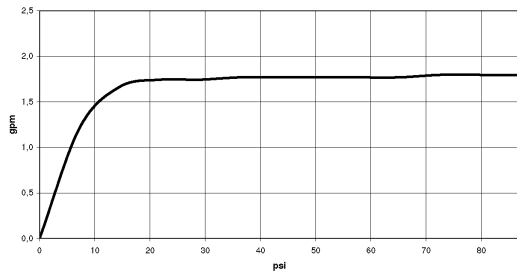

Bath - Madison

Metal hand shower with porcelain insert (white) 6.8 l/min - Durabronz

Article number: 28 002 970-09 0010

- normal flow
- spray head Ø 64mm
- 1/2" connection
- max. flow 6.8 l/min
- Intrinsic protection against back flow.

Durabronz

Discontinued articles/items available to order until 31.12.9999

Dimensional drawing

mm [inches]

All details in mm / inch = mm x 0.0394

Bath - Madison

Metal hand shower with porcelain insert (white) 6.8 l/min - Durabrass

Article number: 28 002 970-09 0010

Flow rate chart

Bath - Madison

Metal hand shower with porcelain insert (white) 6.8 l/min - Durabross

Article number: 28 002 970-09 0010

Other finish variants

polished chrome
28 002 970-00 0010