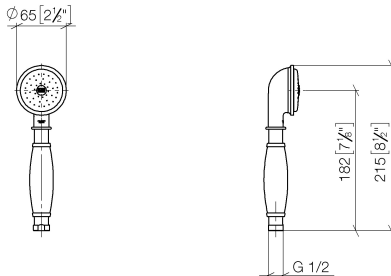

Bath - Madison

Metal hand shower with porcelain insert (white) 6.8 l/min - Durabronz

Article number: 28 002 970-09 0010

- normal flow
- spray head Ø 64mm
- 1/2" connection
- max. flow 6.8 l/min
- Intrinsic protection against back flow.

Durabronz

Discontinued articles/items available to order until 31.12.9999

Dimensional drawing

mm [inches]

All details in mm / inch = mm x 0.0394

Bath - Madison

Metal hand shower with porcelain insert (white) 6.8 l/min - Durabrass

Article number: 28 002 970-09 0010

Flow rate chart

Bath - Madison

Metal hand shower with porcelain insert (white) 6.8 l/min - Durabross

Article number: 28 002 970-09 0010

Other finish variants

polished chrome
28 002 970-00 0010

platinum matt
28 002 970-06 0010

platinum
28 002 970-08 0010

brushed Durabross
28 002 970-28 0010

Dark Platinum matt
28 002 970-99 0010

Other finishes on request (x-tra Service)

Spare parts list

No.	Item Number	Name	Quantity used
1	90 12 01 010 00 90	set	1
2	09 14 10 069 90	seal	1
3	09 24 04 059 20-09	nipple	1
4	09 14 10 042 90	seal	1
5	90 28 22 033 00-09	insert	1
6	11 167 820 60	handle	1
7	09 23 01 166 90	flow reducer	1