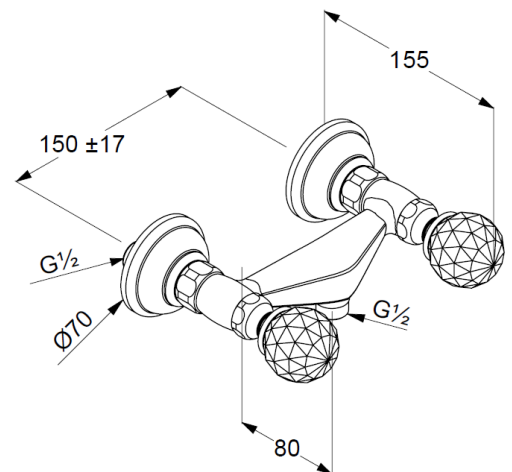

Technical Data

KLUDI 1926
Shower mixer
DN 15

Ref:
5161045G4

Finishes:
45 gold plated 23 carat

Product description
Manufacturer KLUDI GmbH & Co. KG
Typ: KLUDI 1926
Shower mixer
Ref: 5161045G4
shower mixer DN 15
two handle mixer
wall mounted
Crystal handle
protected against back flow
shower outlet 1/2 inch
ceramic headparts 180°
flow rate at 3 bar = 21 l/ min.
S-unions G 1/2 x 3/4

Product picture

Dimensional drawing

Flow rate diagram