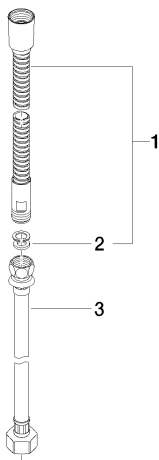

Bath - CL.1

Metal shower hose in two parts 1/2" x 3/8" x 2250 mm - Durabron

Article number: 28 323 970-09

Durabron

Discontinued articles/items available to order until 31.12.9999

All details in mm / inch = mm x 0.0394

Bath - CL.1

Metal shower hose in two parts 1/2" x 3/8" x 2250 mm - Durabrass

Article number: 28 323 970-09

Bath - CL.1

Metal shower hose in two parts 1/2" x 3/8" x 2250 mm - Durabross

Article number: 28 323 970-09

Other finish variants

polished chrome
28 323 970-00

platinum matt
28 323 970-06

platinum
28 323 970-08

brushed Durabross
28 323 970-28

chrome matt
28 323 970-93

Other finishes on request (x-tra Service)

Spare parts list

No.	Item Number	Name	Quantity used
1	28 322 970-09	Metal shower hose 1/2" x 3/8" x 1750 mm - Durabross	1
2	09 14 20 026 90	seal	1
3	12 505 970 90	High pressure hose 1/2" x 3/8" x 500 mm -	1