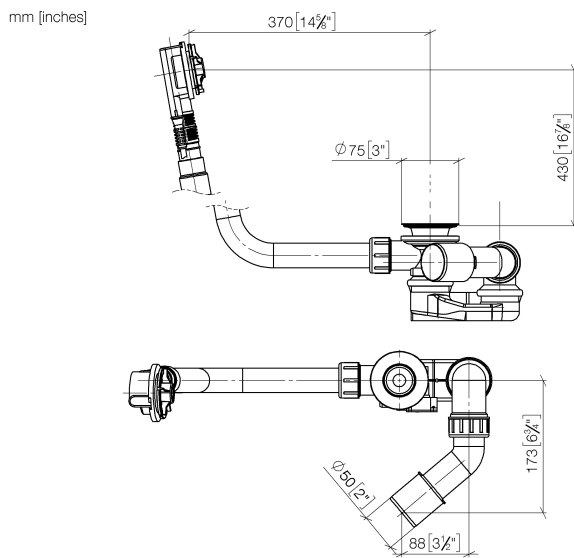

Bathtub - Concealed rough parts  
Pop-up waste and overflow -  
Article number: 35 227 970 90

- Bowden cable length 28-1/2"

Dimensional drawing

All dimensions in mm / inch = mm x 0,0394

Bathtub - Concealed rough parts  
Pop-up waste and overflow -  
Article number: 35 227 970 90