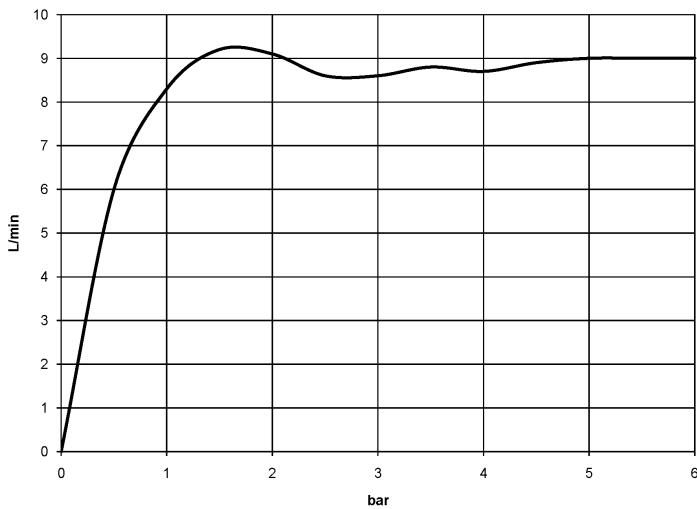

Bath - Madison

Hand shower set with individual rosettes - Durabron

Article number: 27 803 361-09

- spray head Ø 64mm
- normal flow
- with anti-scale system
- 1/2" shower outlet
- rosette for wall elbow Ø 55mm
- rosette for shower holder Ø 66mm
- metal shower hose 1250mm with integrated anti-twist protection
- 1/2" wall elbow
- max. flow 9 l/min
- Fittings group as per DIN 4109: 1
- Intrinsic protection against back flow.

Durabron

Discontinued articles/items available to order until 31.12.9999

Bath - Madison
Hand shower set with individual rosettes - Durabross
Article number: 27 803 361-09

Dimensional drawing

All details in mm / inch = mm x 0.0394

Flow rate chart

Bath - Madison

Hand shower set with individual rosettes - Durabronz

Article number: 27 803 361-09

Other finish variants

polished chrome
27 803 361-00

platinum matt
27 803 361-06

platinum
27 803 361-08