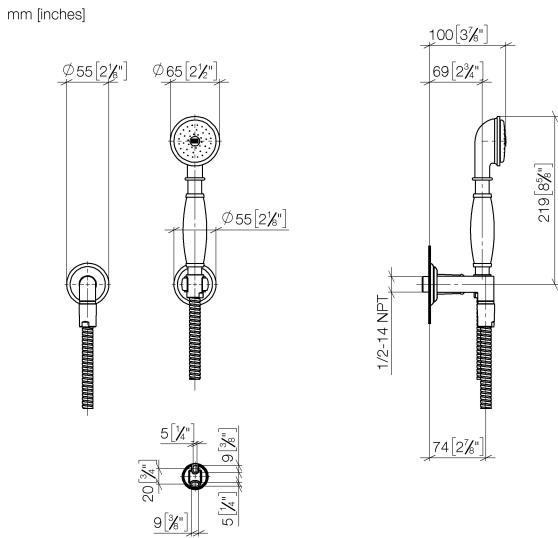

Bath - Madison

Hand shower set with individual rosettes - Durabron

Article number: 27 803 361-09

- spray head Ø 64mm
- normal flow
- with anti-scale system
- 1/2" shower outlet
- rosette for wall elbow Ø 55mm
- rosette for shower holder Ø 66mm
- metal shower hose 1250mm with integrated anti-twist protection
- 1/2" wall elbow
- max. flow 9 l/min
- Fittings group as per DIN 4109: 1
- Intrinsic protection against back flow.

Durabron

Discontinued articles/items available to order until 31.12.9999

Bath - Madison
Hand shower set with individual rosettes - Durabross
Article number: 27 803 361-09

Dimensional drawing

All details in mm / inch = mm x 0.0394

Flow rate chart

Bath - Madison

Hand shower set with individual rosettes - Durabronz

Article number: 27 803 361-09

Other finish variants

polished chrome
27 803 361-00

platinum matt
27 803 361-06

platinum
27 803 361-08

Article number: 27 803 361-09

Spare parts list

No.	Item Number	Name	Quantity used
1	28 450 410-09 0010	Wall elbow - Durabron	1
2	28 050 361-09	Wall bracket - Durabron	1
3	28 104 970-09	Metal shower hose 1/2" x 1/2" x 1250 mm - Durabron	1
4	28 002 970-09	Metal hand shower with porcelain insert (white) 9 l/min - Durabron	1