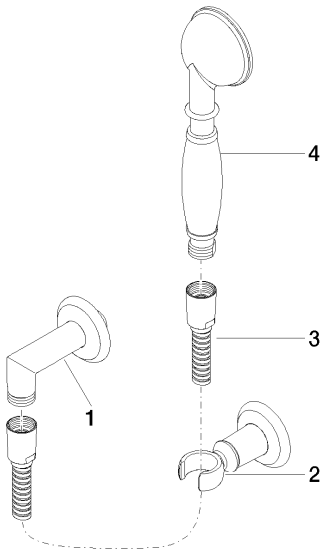

Bath - Madison

Hand shower set with individual rosettes - Durabron

Article number: 27 803 361-09

- spray head Ø 64mm
- normal flow
- with anti-scale system
- 1/2" shower outlet
- rosette for wall elbow Ø 55mm
- rosette for shower holder Ø 66mm
- metal shower hose 1250mm with integrated anti-twist protection
- 1/2" wall elbow
- max. flow 9 l/min
- Fittings group as per DIN 4109: 1
- Intrinsic protection against back flow.

Flow rate chart

Bath - Madison

Hand shower set with individual rosettes - Durabronz

Article number: 27 803 361-09

Other finish variants

polished chrome
27 803 361-00

platinum matt
27 803 361-06

platinum
27 803 361-08

brushed Durabronz
27 803 361-28

Dark Platinum matt
27 803 361-99

Other finishes on request (x-tra Service)

35 085 970 90
Concealed wall elbow -

Bath - Madison

Hand shower set with individual rosettes - Durabron

Article number: 27 803 361-09

Spare parts list

No.	Item Number	Name	Quantity used
1	28 450 410-09 0010	Wall elbow - Durabron	1
2	28 050 361-09	Wall bracket - Durabron	1
3	28 104 970-09	Metal shower hose 1/2" x 1/2" x 1250 mm - Durabron	1
4	28 002 970-09	Metal hand shower with porcelain insert (white) 9 l/min - Durabron	1