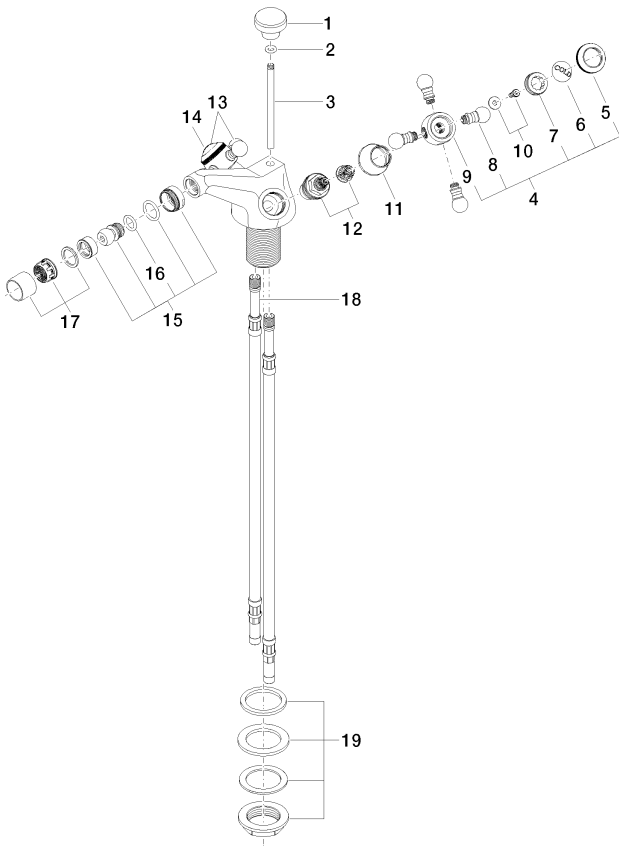

**Bidet - Madison**  
**Single-hole bidet mixer with pop-up waste - Durabronze**  
 Article number: 24 510 360-09

- 125 mm projection
- ball-joint pivotable through 15°
- circular, air-enriched flow
- height of mixer 88 mm
- height up to aerator 78 mm
- hole diameter 35 mm
- 2x screw-in M 10 x 1 pressure hose, leak-tested
- max. flow 7 l/min

Bidet - Madison  
Single-hole bidet mixer with pop-up waste - Durabrass  
Article number: 24 510 360-09

### Flow rate chart

Bidet - Madison  
Single-hole bidet mixer with pop-up waste - Durabrass  
Article number: 24 510 360-09

**Bidet - Madison**  
**Single-hole bidet mixer with pop-up waste - Durabrass**  
**Article number: 24 510 360-09**

**Spare parts list**

No.	Item Number	Name	Quantity used
1	09 20 36 030-09	handle	1
2	09 14 10 062 90	seal	1
3	09 31 09 004-09	pull-rod	1
4	04 20 36 002 06-09	handle ( cold )	1
5	09 20 36 005-09	handle	2
6	09 26 01 010 90	accessories	1
7	09 20 83 006 90	handle	2
8	09 20 36 004-09	handle	4
9	09 20 36 002-09	handle	2
10	04 30 30 029 00 90	fixing set	2
11	09 21 02 055-09	cover	2
12	90 90 03 151 00 90	top	2
13	04 20 36 002 07-09	handle ( hot )	1
14	09 26 01 011 90	accessories	1
15	04 21 40 007 00-09	joint	1
16	09 14 10 011 90	seal	1
17	90 23 01 119 02-09	aerator	1
18	04 30 04 064 00 90	hose	2
19	04 23 10 009 01 90	fixing set	1
20	04 11 01 001 00-09	pop-up waste	1