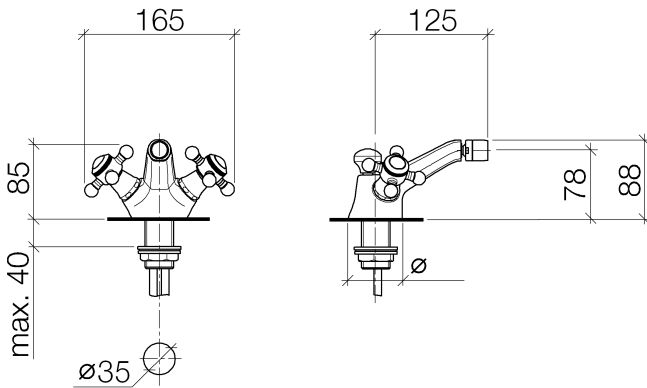

**Bidet - Madison**  
**Single-hole bidet mixer with pop-up waste - Durabronze**  
 Article number: 24 510 360-09

- 125 mm projection
- ball-joint pivotable through 15°
- circular, air-enriched flow
- height of mixer 88 mm
- height up to aerator 78 mm
- hole diameter 35 mm
- 2x screw-in M 10 x 1 pressure hose, leak-tested
- max. flow 7 l/min

Durabronze

Discontinued articles/items available to order until 31.12.9999

**Dimensional drawing**

All details in mm / inch = mm x 0.0394

We reserve the right to change designs, product range and technical specifications without prior notice.  
 More information can be found at: [www.dornbracht.com](http://www.dornbracht.com) +49 (0) 2371 88999 950 mail@dornbracht.com

### Flow rate chart

Bidet - Madison  
Single-hole bidet mixer with pop-up waste - Durabrass  
Article number: 24 510 360-09

**Bidet - Madison**  
**Single-hole bidet mixer with pop-up waste - Durabrass**  
**Article number: 24 510 360-09**

**Spare parts list**

No.	Item Number	Name	Quantity used
1	09 20 36 030-09	handle	1
2	09 14 10 062 90	seal	1
3	09 31 09 004-09	pull-rod	1
4	04 20 36 002 06-09	handle ( cold )	1
5	09 20 36 005-09	handle	2
6	09 26 01 010 90	accessories	1
7	09 20 83 006 90	handle	2
8	09 20 36 004-09	handle	4
9	09 20 36 002-09	handle	2
10	04 30 30 029 00 90	fixing set	2
11	09 21 02 055-09	cover	2
12	90 90 03 151 00 90	top	2
13	04 20 36 002 07-09	handle ( hot )	1
14	09 26 01 011 90	accessories	1
15	04 21 40 007 00-09	joint	1
16	09 14 10 011 90	seal	1
17	90 23 01 119 02-09	aerator	1
18	04 30 04 064 00 90	hose	2
19	04 23 10 009 01 90	fixing set	1
20	04 11 01 001 00-09	pop-up waste	1