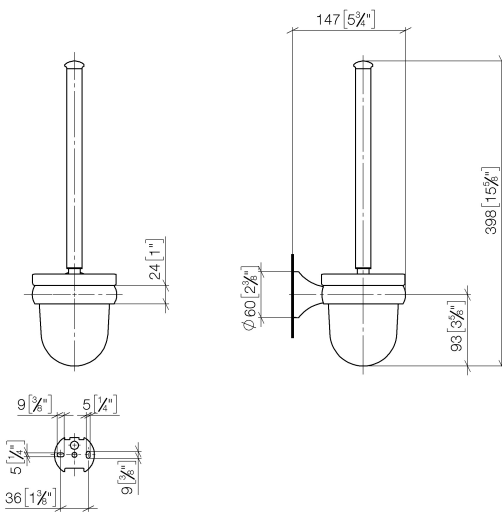

WC - Madison

Toilet brush set wall model - Durabross

Article number: 83 900 361-09

- crystal glass brush holder, matt
- brush head, white
- width 110mm
- height 400 mm
- 147 mm projection

Durabross

Discontinued articles/items available to order until 31.12.9999

Dimensional drawing

mm [inches]

All details in mm / inch = mm x 0.0394

WC - Madison

Toilet brush set wall model - Durabrass

Article number: 83 900 361-09

WC - Madison

Toilet brush set wall model - Durabross

08 18 50 600 90
Brush white -

08 90 04 000 82
Glass matt -

90 28 22 538 03-09
Brush handle - Durabross

WC - Madison

Toilet brush set wall model - Durabross

Article number: 83 900 361-09

Spare parts list

No.	Item Number	Name	Quantity used
1	90 28 22 538 03-09	Brush handle - Durabross	1
2	08 18 50 600 90	Brush white -	1
3	08 90 04 000 82	Glass matt -	1
4	04 31 11 140 00 90	pin	1
5	05 17 97 507 00 90	fixing set	1