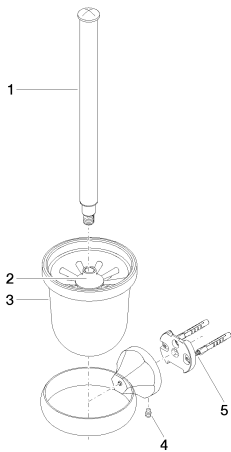

WC - Madison

Toilet brush set wall model - Durabross

Article number: 83 900 361-09

- crystal glass brush holder, matt
- brush head, white
- width 110mm
- height 400 mm
- 147 mm projection

Durabross

Discontinued articles/items available to order until 31.12.9999

Dimensional drawing

mm [inches]

All details in mm / inch = mm x 0.0394

WC - Madison

Toilet brush set wall model - Durabrass

Article number: 83 900 361-09

WC - Madison

Toilet brush set wall model - Durabross

08 18 50 600 90
Brush white -

08 90 04 000 82
Glass matt -

90 28 22 538 03-09
Brush handle - Durabross

WC - Madison

Toilet brush set wall model - Durabross

Article number: 83 900 361-09

Spare parts list

No.	Item Number	Name	Quantity used
1	90 28 22 538 03-09	Brush handle - Durabross	1
2	08 18 50 600 90	Brush white -	1
3	08 90 04 000 82	Glass matt -	1
4	04 31 11 140 00 90	pin	1
5	05 17 97 507 00 90	fixing set	1