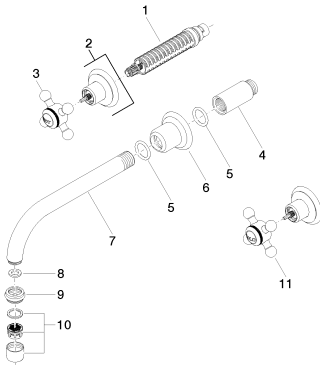

Washbasin - Madison

Wall-mounted basin mixer without pop-up waste - Durabron

Article number: 36 712 361-09

- 190 mm projection
- fixed spout
- circular, air-enriched flow
- hole diameter valve 40 mm
- hole diameter spout 40 mm
- slide-on rosettes Ø 55 mm
- max. flow 7 l/min
- lead-free
- Fittings group as per DIN 4109: 1

Dimensional drawing

mm [inches]

All details in mm / inch = mm x 0.0394

Flow rate chart

Washbasin - Madison

Wall-mounted basin mixer without pop-up waste - Durabronz

Article number: 36 712 361-09

Other finish variants

polished chrome
36 712 361-00

platinum matt
36 712 361-06

platinum
36 712 361-08

brushed Durabronz
36 712 361-28

Dark Platinum matt
36 712 361-99

Other finishes on request (x-tra Service)

35 707 970 90
Concealed wall-mounted
mixer Centred spout -

35 712 970 90
Concealed wall-mounted
mixer variable positioning -

Washbasin - Madison

Wall-mounted basin mixer without pop-up waste - Durabronz

Article number: 36 712 361-09

Spare parts list

36 712 361-FF

No.	Item Number	Name	Quantity used
1	90 90 03 157 00 90	top	2
2	36 310 361-09	Wall valve - Durabronz	2
3	04 20 36 100 01-09	handle (hot)	1
4	09 24 03 081 10 90	extension	1
5	09 14 10 026 90	seal	1
6	09 27 36 010-09	rosette	1
7	04 28 22 090 10-09	spout	1
8	09 14 05 020 90	seal	1
9	09 24 03 022 10-09	nipple	1
10	90 23 01 119 02-09	aerator	1
11	04 20 36 100 00-09	handle (cold)	1