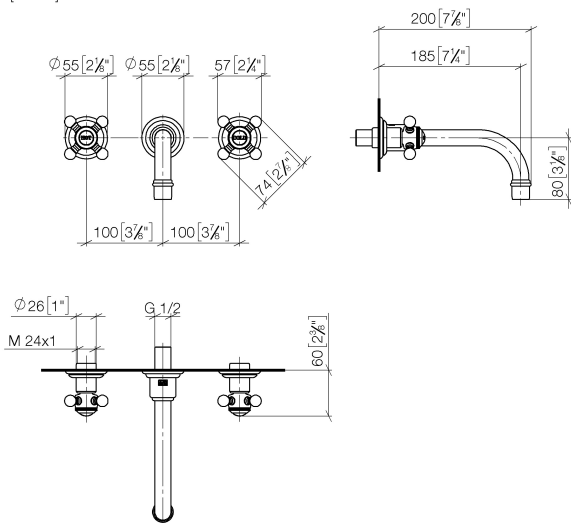

Washbasin - Madison

Wall-mounted basin mixer without pop-up waste - Durabron

Article number: 36 712 361-09

- 190 mm projection
- fixed spout
- circular, air-enriched flow
- hole diameter valve 40 mm
- hole diameter spout 40 mm
- slide-on rosettes Ø 55 mm
- max. flow 7 l/min
- lead-free
- Fittings group as per DIN 4109: 1

Durabron

Miscellaneous items are required for this article.

Discontinued articles/items available to order until 31.12.9999

Washbasin - Madison

Wall-mounted basin mixer without pop-up waste - Durabronze

Article number: 36 712 361-09

Dimensional drawing

mm [inches]

All details in mm / inch = mm x 0.0394

Flow rate chart

Washbasin - Madison

Wall-mounted basin mixer without pop-up waste - Durabronz

Article number: 36 712 361-09

Other finish variants

35 712 970 90
Concealed wall-mounted
mixer variable positioning -

Washbasin - Madison

Wall-mounted basin mixer without pop-up waste - Durabronz

Article number: 36 712 361-09

Spare parts list

36 712 361-FF

No.	Item Number	Name	Quantity used
1	90 90 03 157 00 90	top	2
2	36 310 361-09	Wall valve - Durabronz	2
3	04 20 36 100 01-09	handle (hot)	1
4	09 24 03 081 10 90	extension	1
5	09 14 10 026 90	seal	1
6	09 27 36 010-09	rosette	1
7	04 28 22 090 10-09	spout	1
8	09 14 05 020 90	seal	1
9	09 24 03 022 10-09	nipple	1
10	90 23 01 119 02-09	aerator	1
11	04 20 36 100 00-09	handle (cold)	1