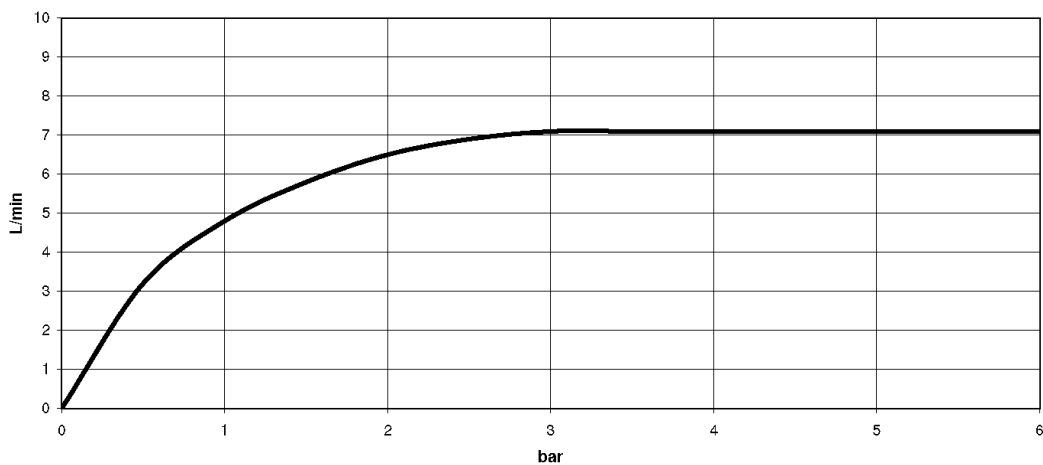

Washbasin - Madison

Wall-mounted basin mixer without pop-up waste - Durabron

Article number: 36 712 361-09

- 190 mm projection
- fixed spout
- circular, air-enriched flow
- hole diameter valve 40 mm
- hole diameter spout 40 mm
- slide-on rosettes Ø 55 mm
- max. flow 7 l/min
- lead-free
- Fittings group as per DIN 4109: 1

Dimensional drawing

mm [inches]

All details in mm / inch = mm x 0.0394

Flow rate chart

Washbasin - Madison

Wall-mounted basin mixer without pop-up waste - Durabronz

Article number: 36 712 361-09

Other finish variants