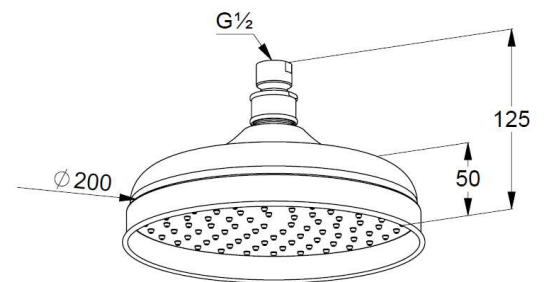

Technical Data

KLUDI 1926
Head shower 1 S
Ø 200
DN 15

Ref.:
2751045

Finishes:
45 gold plated 23 carat

Product description
Manufacturer KLUDI GmbH & Co. KG
Typ: KLUDI 1926
Head shower 1 S DN 15
Ref.: 2751045
Head shower 1 S
1 spray pattern
connection 1/2"
with ball joint
sieve seal

Product picture

Dimensional drawing

Flow rate diagram