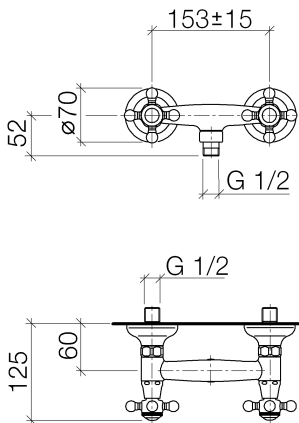

Shower - Madison

Shower mixer for wall mounting - Durabronss

Article number: 26 101 360-09

- 1/2" shower outlet
- rosettes \varnothing 70 mm
- 1/2" connection
- gauge 153 mm - 15 mm
- Fittings group as per DIN 4109: 1
- Intrinsic protection against back flow.

Durabronss

Discontinued articles/items available to order until 31.12.9999

Dimensional drawing

26 101 360-FF

All details in mm / inch = mm x 0.0394

Shower - Madison
Shower mixer for wall mounting - Durabrass
Article number: 26 101 360-09

Flow rate chart

Shower - Madison
Shower mixer for wall mounting - Durabross
Article number: 26 101 360-09

Other finish variants

polished chrome
26 101 360-00

platinum matt
26 101 360-06

platinum
26 101 360-08

No.	Item Number	Name	Quantity used
1	09 26 01 011 90	accessories	1
2	04 20 36 002 07-09	handle (hot)	1
3	04 11 04 030 00 90	connection	2
4	09 27 39 010-09	rosette	2
5	04 29 05 014 00 90	nipple	2
6	09 23 30 010-09	nut	2
7	04 24 03 003 00-09	nipple	1
8	09 23 01 141 90	back-flow preventer	1
9	90 90 03 131 00 90	top	2
10	09 21 02 055-09	cover	2
11	04 20 36 002 06-09	handle (cold)	1
12	09 20 36 004-09	handle	8
13	09 20 36 002-09	handle	2
14	09 20 83 006 90	handle	2
15	09 26 01 010 90	accessories	1
16	09 20 36 005-09	handle	2
17	04 30 30 029 00 90	fixing set	2