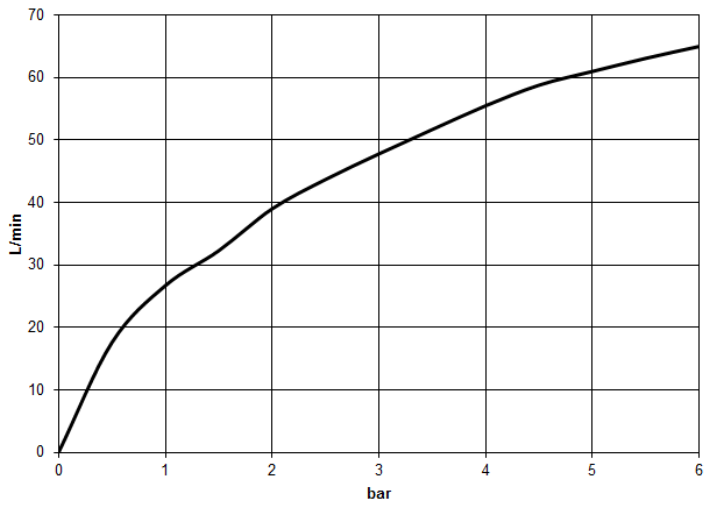

Shower - Madison
Shower mixer for wall mounting - Durabrass
Article number: 26 101 360-09

Flow rate chart