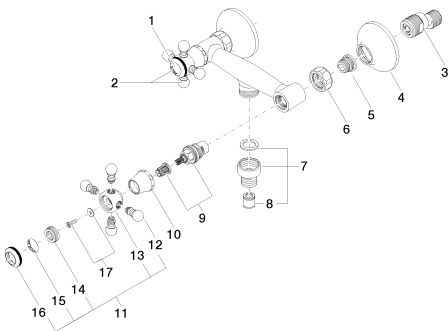

Shower - Madison

Shower mixer for wall mounting - Durabronss

Article number: 26 101 360-09

- 1/2" shower outlet
- rosettes \varnothing 70 mm
- 1/2" connection
- gauge 153 mm - 15 mm
- Fittings group as per DIN 4109: 1
- Intrinsic protection against back flow.

Flow rate chart

Shower - Madison
Shower mixer for wall mounting - Durabross
Article number: 26 101 360-09

Other finish variants

polished chrome
26 101 360-00

platinum matt
26 101 360-06

platinum
26 101 360-08

brushed Durabross
26 101 360-28

Dark Platinum matt
26 101 360-99

Other finishes on request (x-tra Service)

Shower - Madison

Shower mixer for wall mounting - Durabronz

Article number: 26 101 360-09

Spare parts list

No.	Item Number	Name	Quantity used
1	09 26 01 011 90	accessories	1
2	04 20 36 002 07-09	handle (hot)	1
3	04 11 04 030 00 90	connection	2
4	09 27 39 010-09	rosette	2
5	04 29 05 014 00 90	nipple	2
6	09 23 30 010-09	nut	2
7	04 24 03 003 00-09	nipple	1
8	09 23 01 141 90	back-flow preventer	1
9	90 90 03 131 00 90	top	2
10	09 21 02 055-09	cover	2
11	04 20 36 002 06-09	handle (cold)	1
12	09 20 36 004-09	handle	8
13	09 20 36 002-09	handle	2
14	09 20 83 006 90	handle	2
15	09 26 01 010 90	accessories	1
16	09 20 36 005-09	handle	2
17	04 30 30 029 00 90	fixing set	2