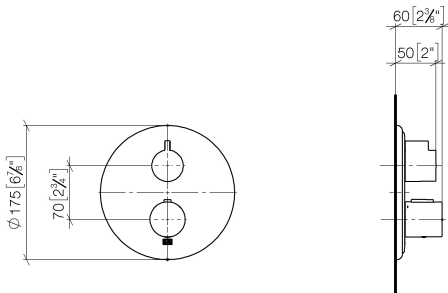

Shower - Madison

Concealed thermostat with one function volume control - Durabronze

Article number: 36 425 977-09

- cover plate Ø 175 mm
- temperature control handle with safety limit stop at 38°C
- hot water temperature limiter, can be preset
- Fittings group as per DIN 4109: 1

Durabronze

Miscellaneous items are required for this article.

Discontinued articles/items available to order until 31.12.9999

Dimensional drawing

mm [inches]

All details in mm / inch = mm x 0.0394

Shower - Madison

Concealed thermostat with one function volume control - Durabrass

Article number: 36 425 977-09

Flow rate chart

Shower - Madison

Concealed thermostat with one function volume control - Durabronz

Article number: 36 425 977-09