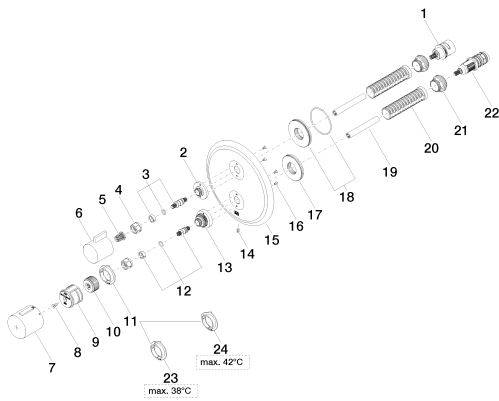

Shower - Madison

Concealed thermostat with one function volume control - Durabronze

Article number: 36 425 977-09

- cover plate Ø 175 mm
- temperature control handle with safety limit stop at 38°C
- hot water temperature limiter, can be preset
- Fittings group as per DIN 4109: 1

Durabronze

Miscellaneous items are required for this article.

Discontinued articles/items available to order until 31.12.9999

Dimensional drawing

mm [inches]

All details in mm / inch = mm x 0.0394

Shower - Madison

35 425 970 90
Concealed thermostat -

35 426 970 90
Concealed thermostat with
built-in isolators -

Shower - Madison

Concealed thermostat with one function volume control - Durabrass

Article number: 36 425 977-09

Spare parts list

No.	Item Number	Name	Quantity used
1	90 90 03 166 00 90	top	1
2	09 12 12 053-09	base	1
3	04 29 06 111 00-09	spindle	1
4	09 23 30 023 90	nut	2
5	09 12 12 002 90	fixing cap	1
6	09 20 67 006-09	handle	1
7	90 17 33 017 00-09	handle	1
8	09 30 30 124 90	screw	1
9	09 12 12 052 90	base	1
10	09 12 12 054 90	base	1
11	09 28 10 187 90	regulator	1
12	04 29 06 024 00-09	spindle	1
13	09 12 12 051-09	base	1
14	09 31 11 134 90	pin	1
15	09 11 02 307-09	plate	1
16	09 30 30 157 90	screw	4
17	09 30 01 296 90	disc	1
18	90 30 01 190 00 90	disc	1
19	09 23 01 124 90	sleeve	2
20	09 18 40 077 90	sleeve	2
21	09 24 04 257 90	nut	2
22	90 15 02 013 00 90	cartridge	1
23	09 28 10 188 90	regulator	1
24	09 28 10 189 90	regulator	1