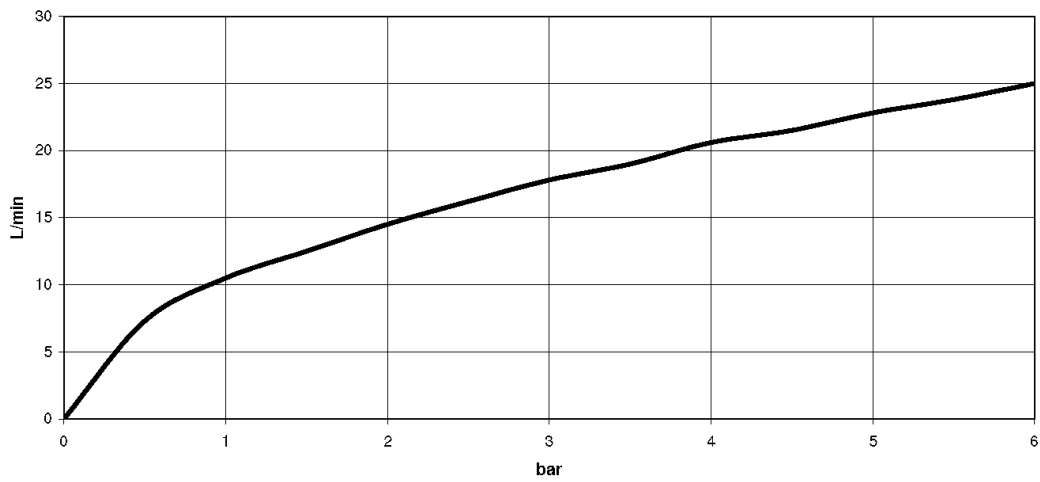

Shower - Madison

Concealed thermostat with one function volume control - Durabronze

Article number: 36 425 977-09

- cover plate Ø 175 mm
- temperature control handle with safety limit stop at 38°C
- hot water temperature limiter, can be preset
- Fittings group as per DIN 4109: 1

Durabronze

Miscellaneous items are required for this article.

Discontinued articles/items available to order until 31.12.9999

Dimensional drawing

mm [inches]

All details in mm / inch = mm x 0.0394

Shower - Madison

Concealed thermostat with one function volume control - Durabrass

Article number: 36 425 977-09

Flow rate chart

Shower - Madison

Concealed thermostat with one function volume control - Durabronz

Article number: 36 425 977-09